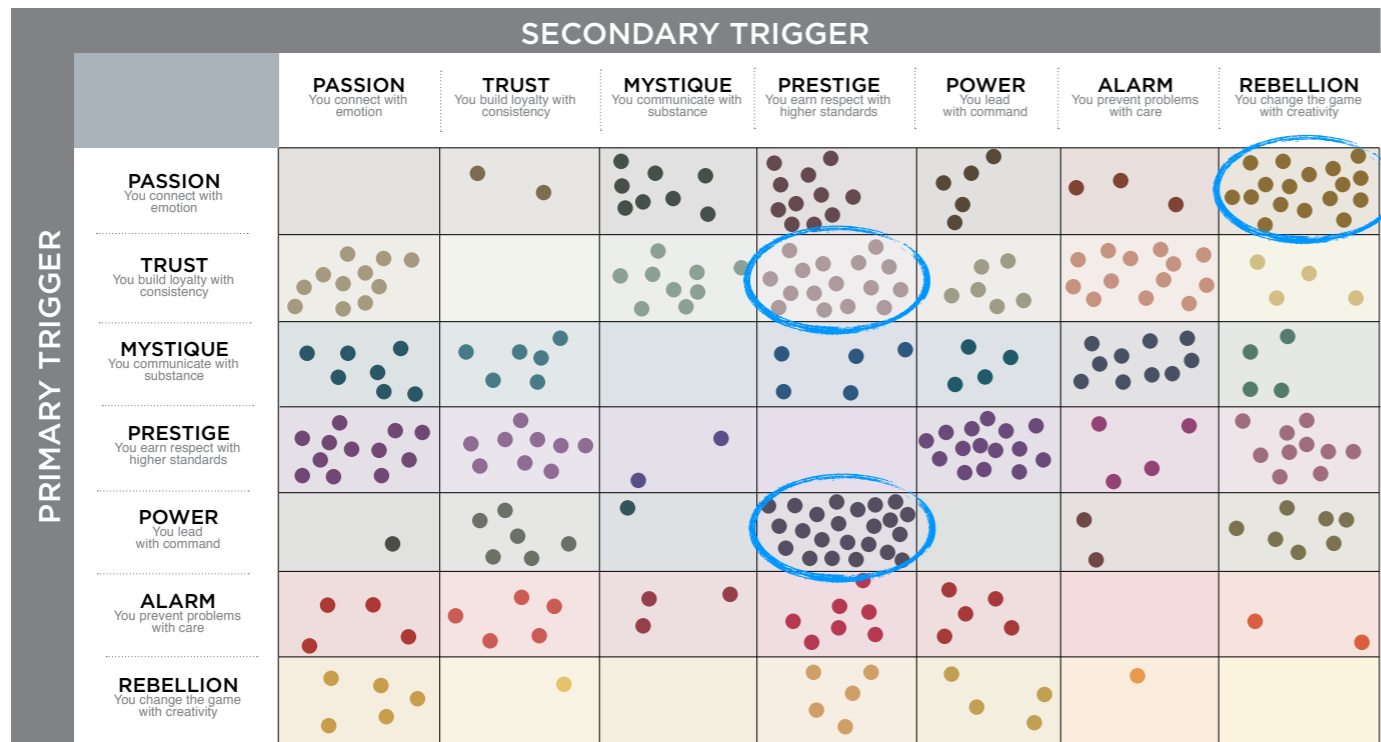

THIS IS YOUR CUSTOM “FASCINATION FINGERPRINT.”

This diagram shows the concentration of Personality Archetypes of the organization.

		SECONDARY TRIGGER						
		PASSION You connect with emotion	TRUST You build loyalty with consistency	MYSTIQUE You communicate with substance	PRESTIGE You earn respect with higher standards	POWER You lead with command	ALARM You prevent problems with care	REBELLION You change the game with creativity
PRIMARY TRIGGER	PASSION You connect with emotion		0.7%	2.9%	4.0%	1.8%	1.1%	6.2%
	TRUST You build loyalty with consistency	4.0%		3.3%	5.8%	2.2%	5.4%	1.4%
	MYSTIQUE You communicate with substance	2.5%	2.2%		1.8%	1.4%	3.6%	1.4%
	PRESTIGE You earn respect with higher standards	4.0%	3.3%	0.7%		5.4%	1.4%	3.6%
	POWER You lead with command	0.4%	2.2%	0.4%	8.3%		0.7%	2.5%
	ALARM You prevent problems with care	1.4%	1.8%	1.1%	2.5%	1.8%		0.7%
	REBELLION You change the game with creativity	1.8%	0.4%		1.8%	1.4%	0.4%	

This is your custom measurement of Fascination Scores. The diagram to the right shows the actual percentages of each Personality Archetype within the organization.