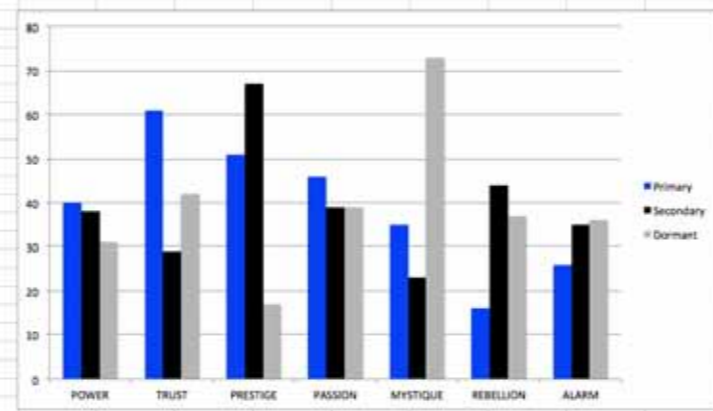

As we prepared for the event, here's our spreadsheet, organized by "Personality Archetype"

AVERAGE POPULATION									LINCOLN																									
Primary	Secondary	Dormant	POWER	TRUST	PRESTIGE	PASSION	MYSTIQUE	REBELLION	ALARM	Total	Primary	Secondary	Dormant	POWER	TRUST	PRESTIGE	PASSION	MYSTIQUE	REBELLION	ALARM	Total													
Primary	Secondary	Dormant	21837	18716	18130	12554	13137	17729	20489	22986	22790	18297	23409	17253	132093	40	38	31	61	29	42	51	67	39	73	16	44	36	26	35	275	275	275	
Primary	Secondary	Dormant	16.5%	14.2%	13.7%	9.5%	9.9%	13.4%	15.5%	16.8%	17.3%	17.4%	16.5%	13.1%	100.0%	14.5%	13.8%	11.3%	22.2%	10.5%	15.3%	18.5%	24.4%	14.2%	26.5%	5.8%	16.0%	13.5%	9.5%	12.7%	13.1%	100.0%	100.0%	100.0%