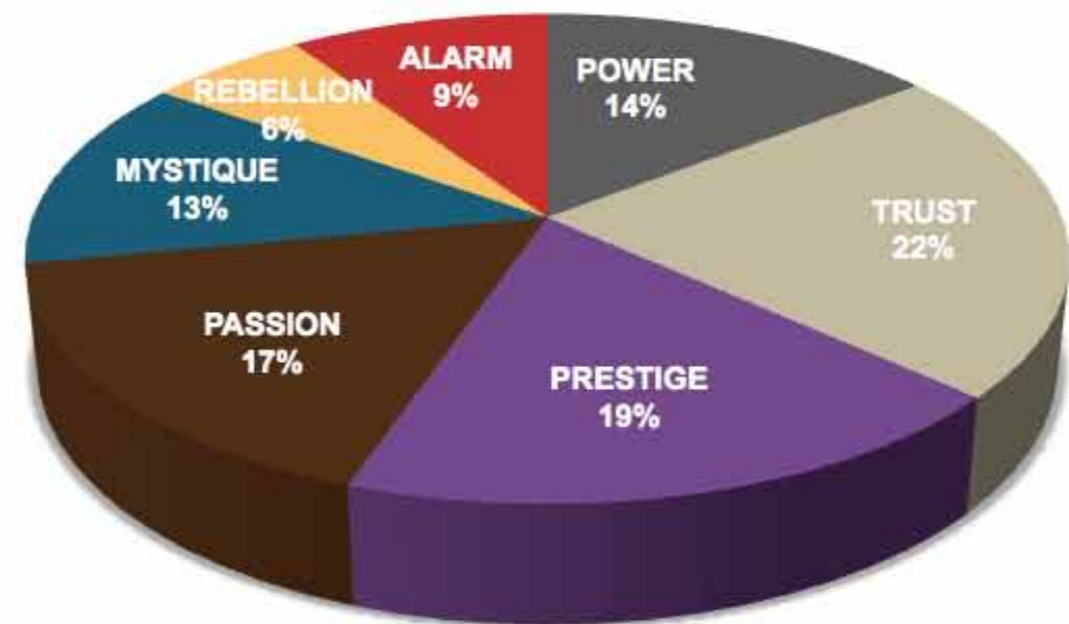

LINCOLN RESULTS FROM THE FASCINATION ADVANTAGE TEST