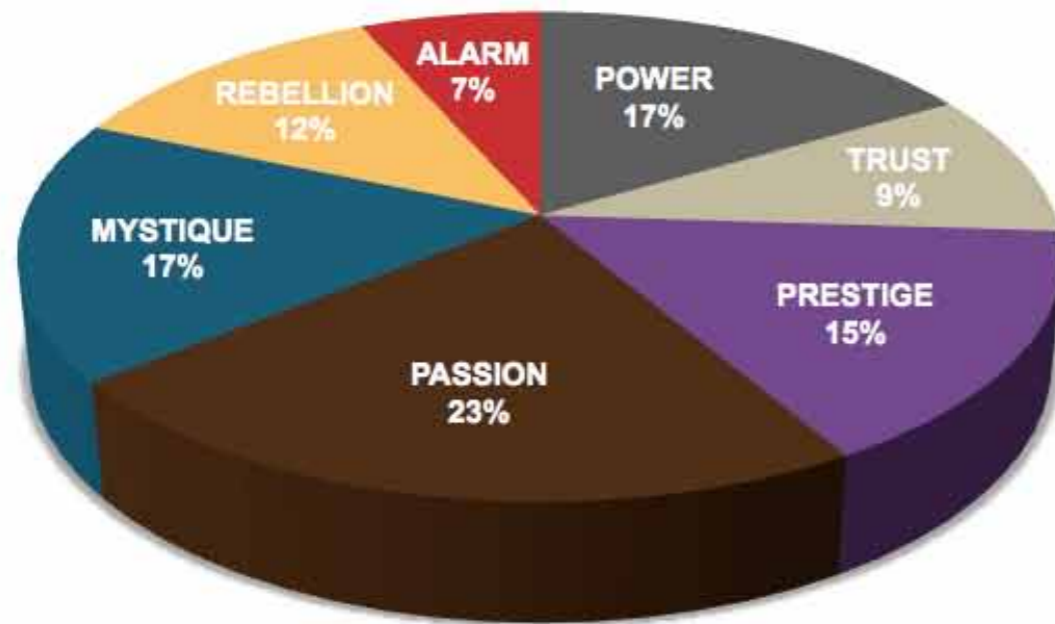

THIS IS WHAT THE RAW DATA ORIGINALLY LOOKED LIKE WHEN WE BEGAN TO COMPARE YOUR ORGANIZATION'S SCORES TO OUR OVERALL TEST POPULATION OF OVER 120,000 PEOPLE.

AVERAGE RESULTS FROM THE FASCINATION ADVANTAGE TEST