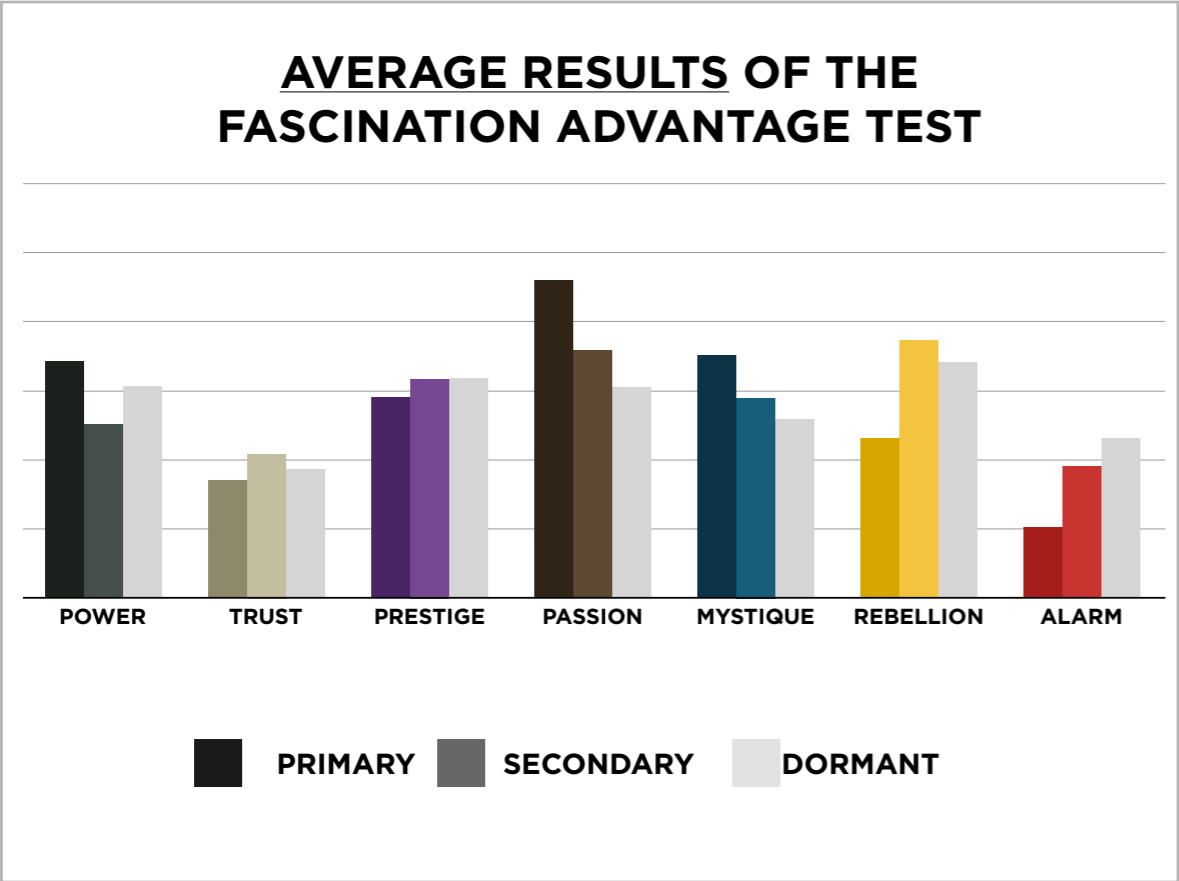

AN INSIDER'S *look* AT THE RESEARCH

FROM SALLY HOGSHEAD'S PRESENTATION TO
LINCOLN FINANCIAL RETIREMENT PLAN SERVICES NATIONAL SALES CONFERENCE ATTENDEES

THIS IS WHAT THE RAW DATA ORIGINALLY LOOKED LIKE WHEN WE BEGAN TO COMPARE YOUR ORGANIZATION'S SCORES TO OUR OVERALL TEST POPULATION OF OVER 120,000 PEOPLE.