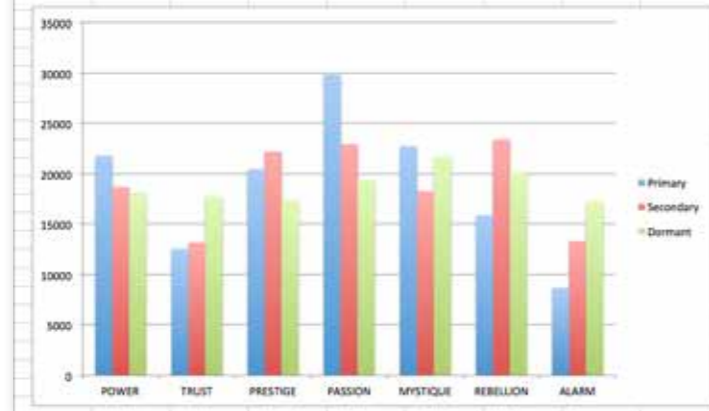

As we prepared for the event, here's our spreadsheet, organized by "Personality Archetype"

AVERAGE POPULATION									LINCOLN																									
Primary	Secondary	Dormant	POWER	TRUST	PRESTIGE	PASSION	MYSTIQUE	REBELLION	ALARM	Total	Primary	Secondary	Dormant	POWER	TRUST	PRESTIGE	PASSION	MYSTIQUE	REBELLION	ALARM	Total													
Primary	Secondary	Dormant	21837	18716	18130	12554	13137	17729	20489	22986	22790	18297	23409	17253	132093	40	38	31	61	29	42	51	67	39	73	16	44	36	26	35	275	275	275	
Primary	Secondary	Dormant	16.5%	14.2%	13.7%	9.5%	9.9%	13.4%	15.5%	16.8%	17.3%	17.4%	16.5%	13.1%	100.0%	14.5%	13.8%	11.3%	22.2%	10.5%	15.3%	18.5%	24.4%	14.2%	26.5%	5.8%	16.0%	13.5%	9.5%	12.7%	13.1%	100.0%	100.0%	100.0%