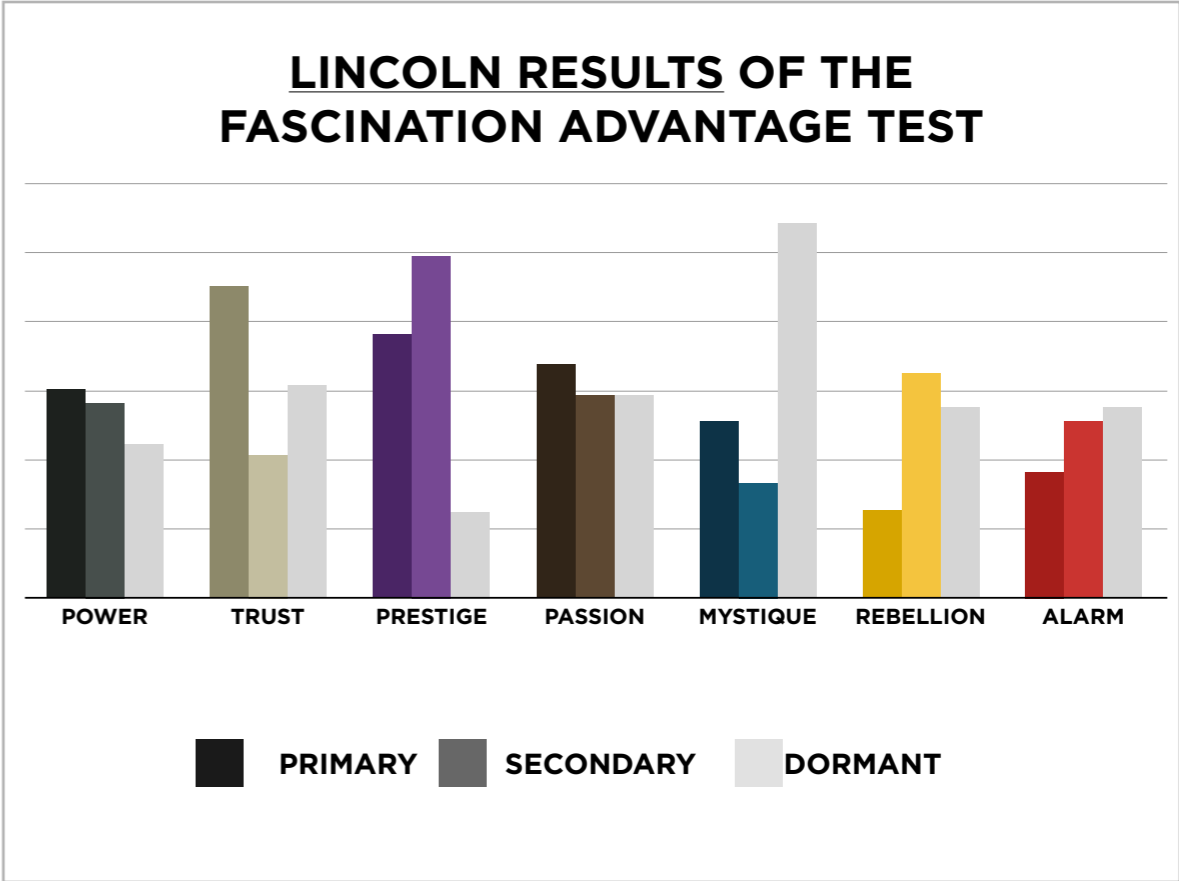

AN INSIDER'S *look* AT THE RESEARCH

FROM SALLY HOGSHEAD'S PRESENTATION TO
LINCOLN FINANCIAL RETIREMENT PLAN SERVICES NATIONAL SALES CONFERENCE ATTENDEES

THIS IS WHAT THE RAW DATA ORIGINALLY LOOKED LIKE WHEN WE BEGAN TO COMPARE YOUR ORGANIZATION'S SCORES TO OUR OVERALL TEST POPULATION OF OVER 120,000 PEOPLE.