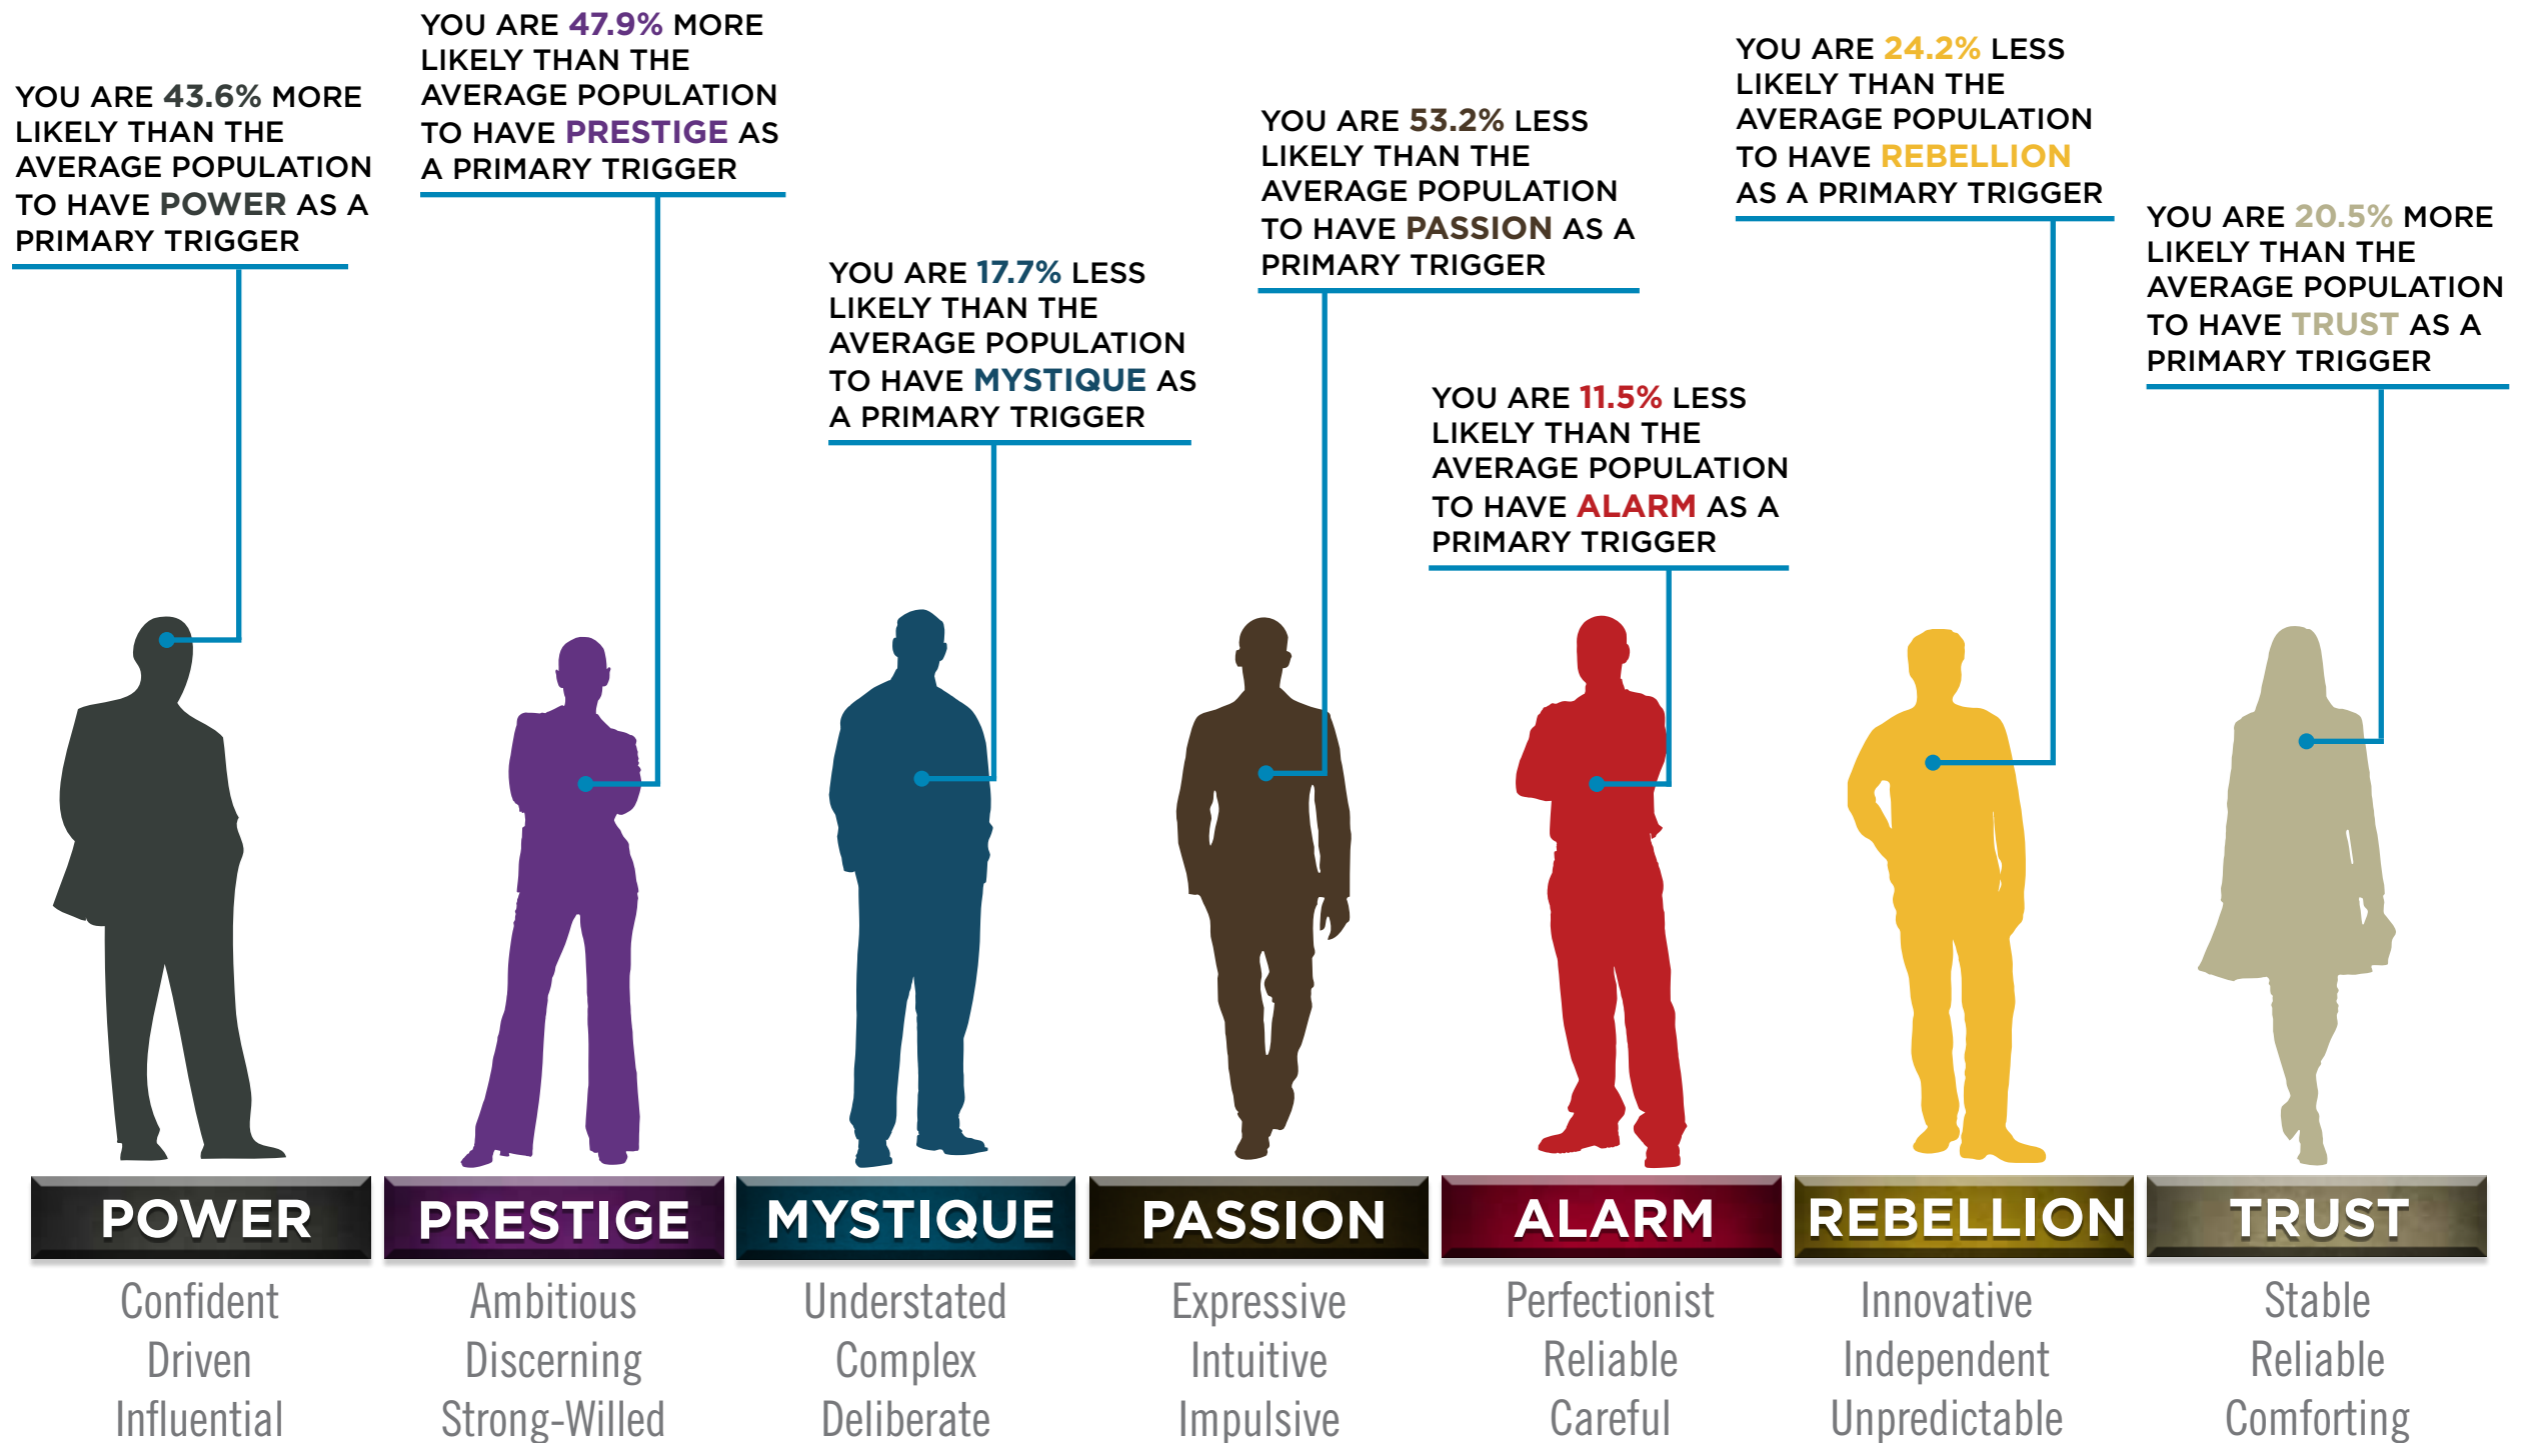

BASED ON YOUR AUDIENCE'S SCORES FOR "THE FASCINATION ADVANTAGE TEST," WE IDENTIFIED THEIR UNIQUE PERSONALITY STRENGTHS.

WE THEN BUILT CUSTOMIZED INSIGHTS TO PINPOINT WHAT MAKES THIS ORGANIZATION UNIQUELY FASCINATING.