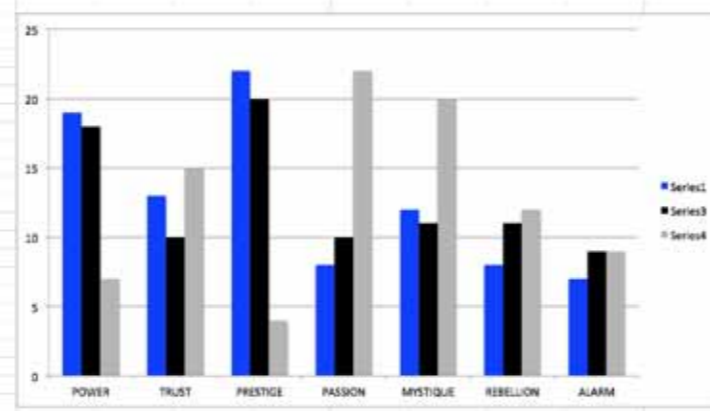

As we prepared for the event, here's our spreadsheet, organized by "Personality Archetype"

AVERAGE POPULATION									Pensions and Investments								
	POWER	TRUST	PRESTIGE	PASSION	MYSTIQUE	REBELLION	ALARM	Total		POWER	TRUST	PRESTIGE	PASSION	MYSTIQUE	REBELLION	ALARM	Total
Primary	30805	21317	30881	40982	32821	23238	13753	193797	Primary	19	13	22	8	12	8	7	89
Secondary	27621	20564	33436	32106	25798	33811	20461	193797	Secondary	18	10	20	10	11	11	9	89
Dormant	24533	30792	22174	28208	34957	27320	25813	193797	Dormant	7	15	4	22	20	12	9	89
	POWER	TRUST	PRESTIGE	PASSION	MYSTIQUE	REBELLION	ALARM	Total		POWER	TRUST	PRESTIGE	PASSION	MYSTIQUE	REBELLION	ALARM	Total
Primary	15.9%	11.0%	15.9%	21.1%	16.9%	12.0%	7.1%	100.0%	Primary	21.3%	14.6%	24.7%	9.0%	13.5%	9.0%	7.9%	100.0%
Secondary	14.3%	10.6%	17.3%	16.6%	13.3%	17.4%	10.6%	100.0%	Secondary	20.2%	11.2%	22.5%	11.2%	12.4%	12.4%	10.1%	100.0%
Dormant	12.7%	15.9%	11.4%	14.6%	18.0%	14.1%	13.3%	100.0%	Dormant	7.9%	16.9%	4.5%	24.7%	22.5%	13.5%	10.1%	100.0%