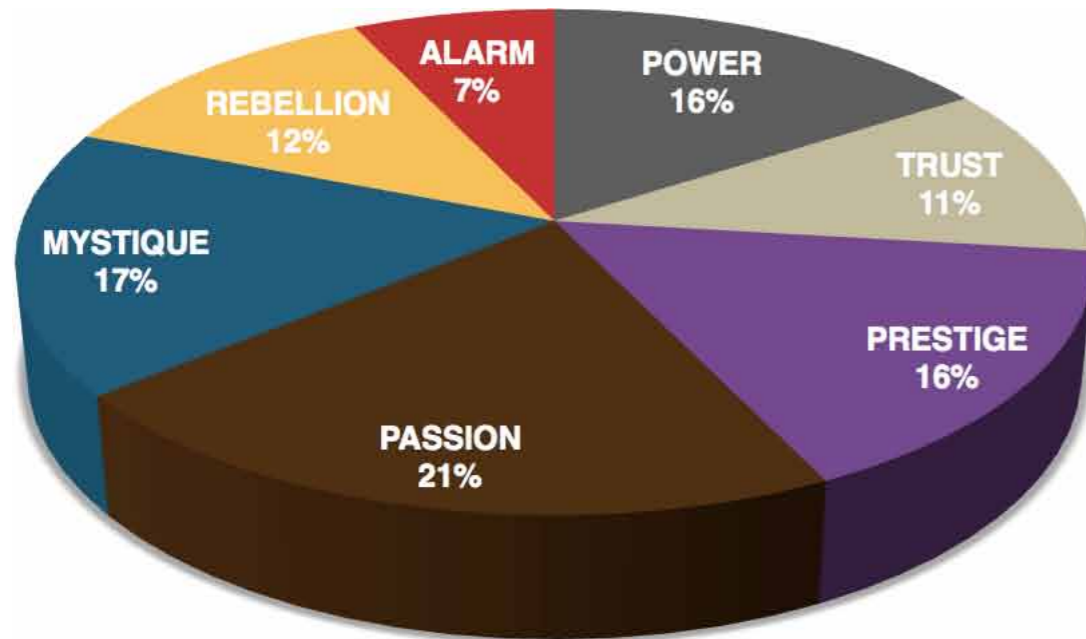

THIS IS WHAT THE RAW DATA ORIGINALLY LOOKED LIKE WHEN WE BEGAN TO COMPARE YOUR ORGANIZATION'S SCORES TO OUR OVERALL TEST POPULATION OF OVER 180,000 PEOPLE.

AVERAGE RESULTS FROM THE FASCINATION ADVANTAGE TEST