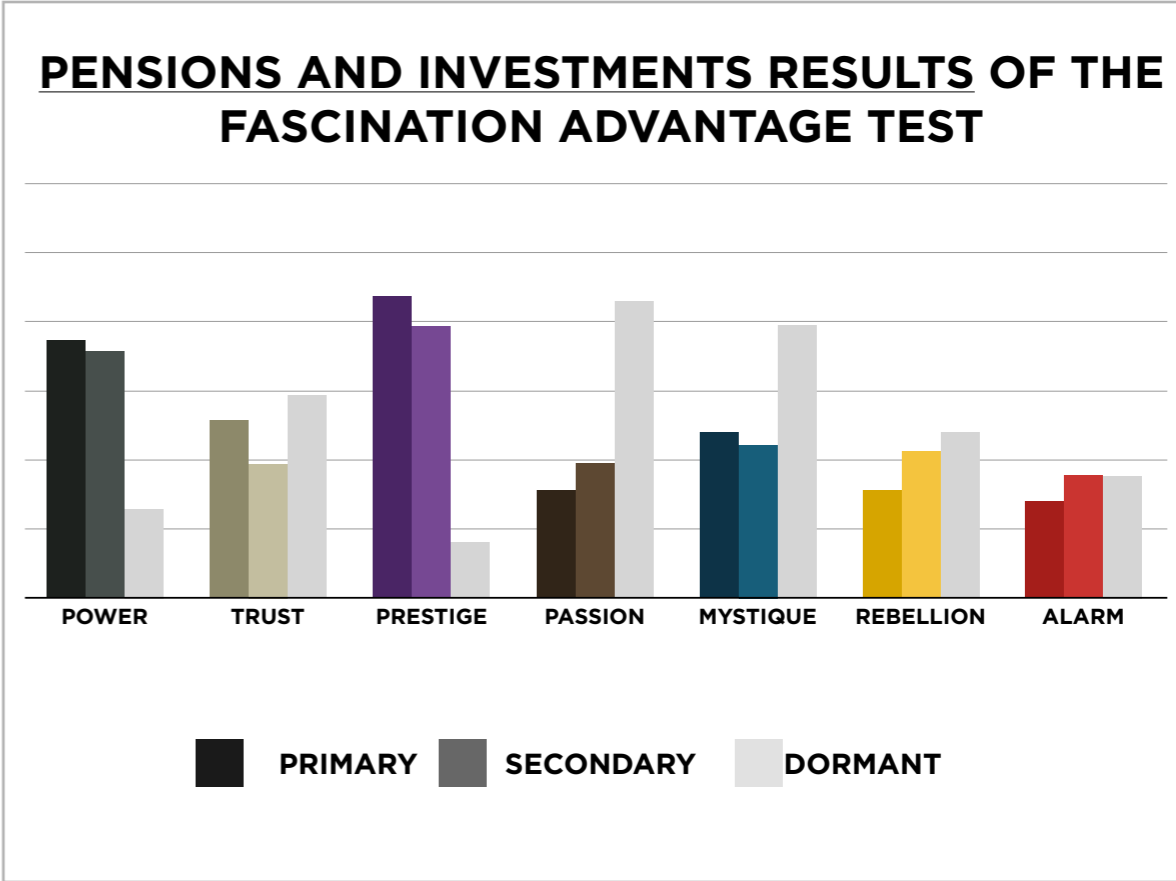

AN INSIDER'S *look* AT THE RESEARCH

FROM SALLY HOGSHEAD'S PRESENTATION TO
PENSIONS AND INVESTMENTS ON 11/19/13 & 11/21/13

THIS IS WHAT THE RAW DATA ORIGINALLY LOOKED LIKE WHEN WE BEGAN TO COMPARE YOUR ORGANIZATION'S SCORES TO OUR OVERALL TEST POPULATION OF OVER 180,000 PEOPLE.