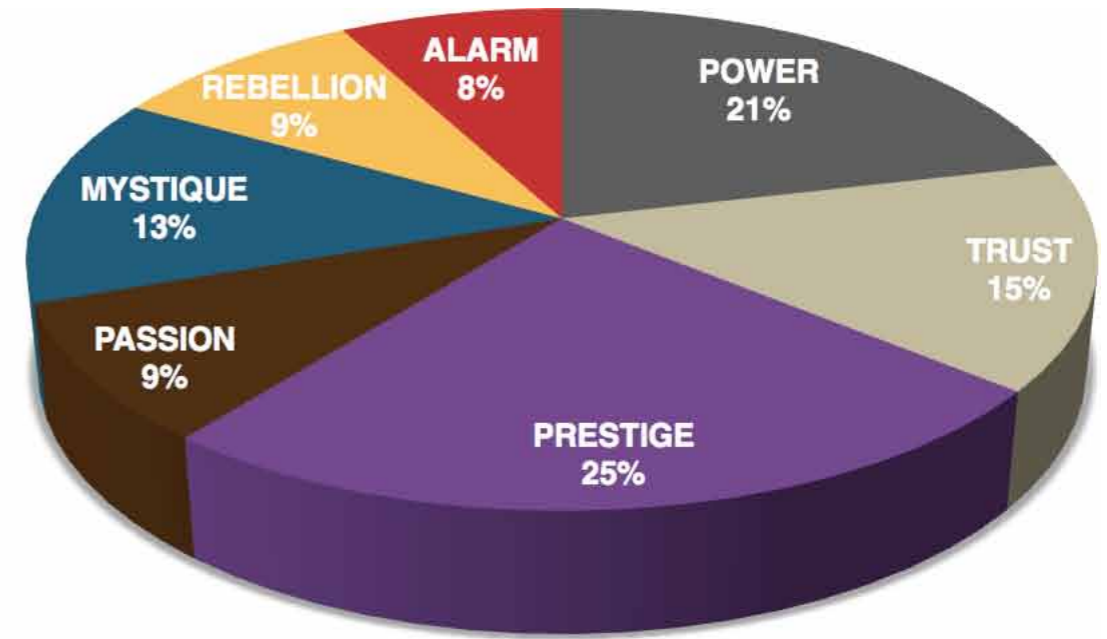

PENSIONS AND INVESTMENTS RESULTS FROM THE FASCINATION ADVANTAGE TEST