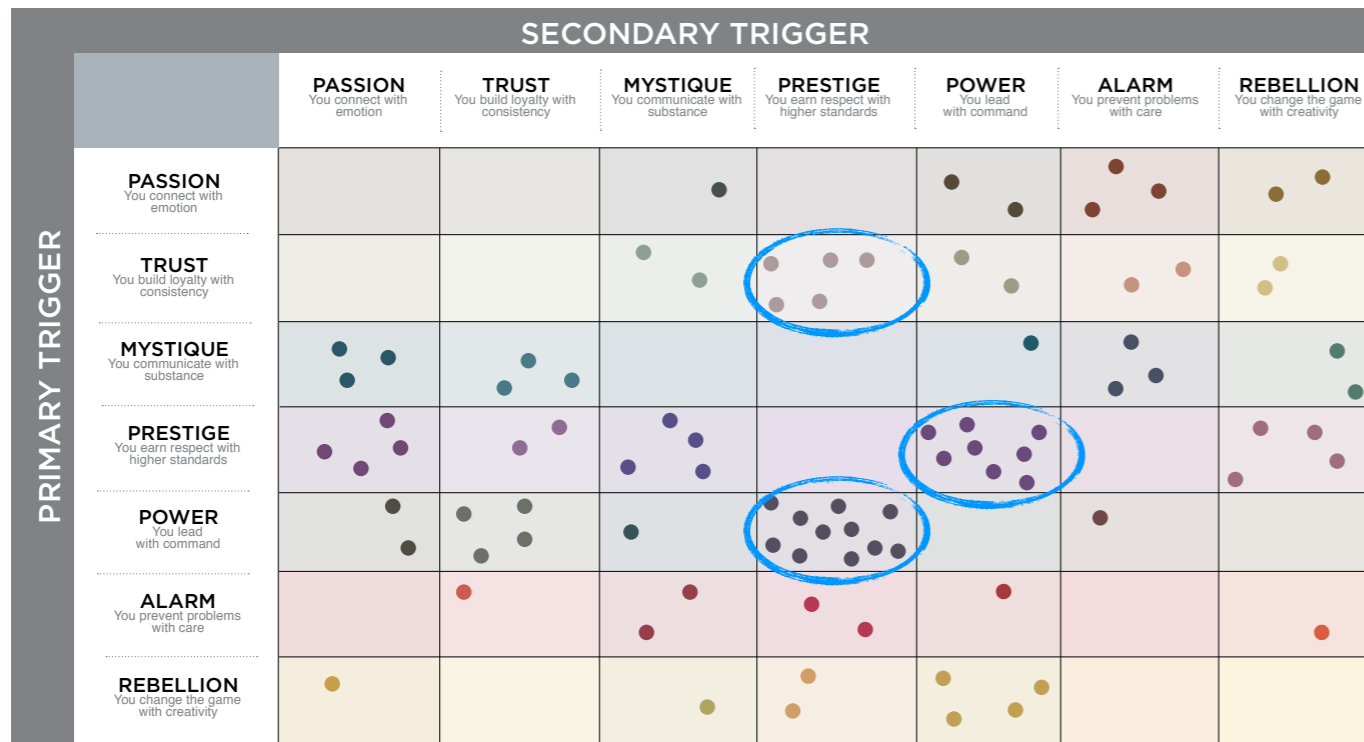

THIS IS YOUR CUSTOM “FASCINATION FINGERPRINT.”