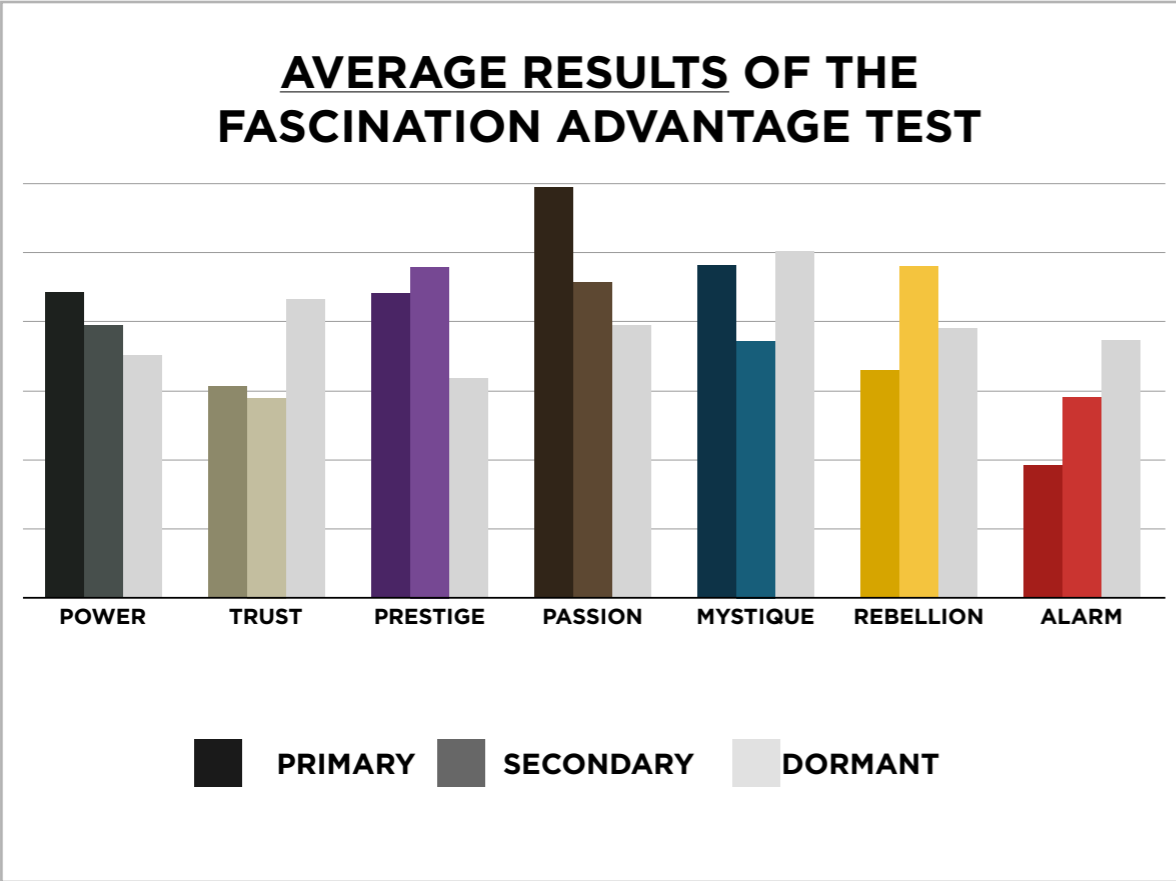

AN INSIDER'S *look* AT THE RESEARCH

FROM SALLY HOGSHEAD'S PRESENTATION TO
PENSIONS AND INVESTMENTS ON 11/19/13 & 11/21/13

THIS IS WHAT THE RAW DATA ORIGINALLY LOOKED LIKE WHEN WE BEGAN TO COMPARE YOUR ORGANIZATION'S SCORES TO OUR OVERALL TEST POPULATION OF OVER 180,000 PEOPLE.