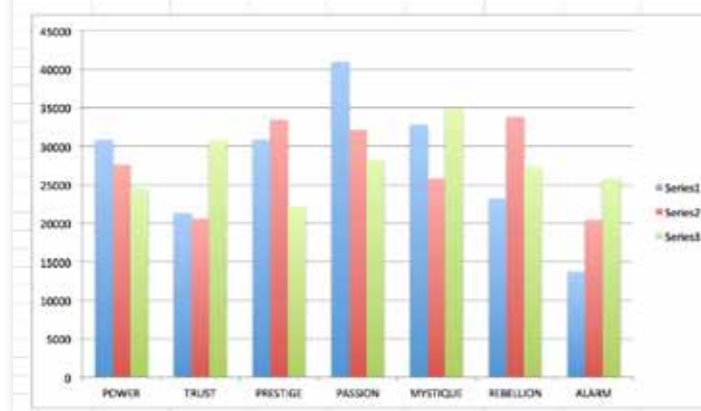

As we prepared for the event, here's our spreadsheet, organized by "Personality Archetype"

AVERAGE POPULATION									Pensions and Investments								
	POWER	TRUST	PRESTIGE	PASSION	MYSTIQUE	REBELLION	ALARM	Total		POWER	TRUST	PRESTIGE	PASSION	MYSTIQUE	REBELLION	ALARM	Total
Primary	30805	21317	30881	40982	32821	23238	13753	193797	Primary	19	13	22	8	12	8	7	89
Secondary	27621	20564	33436	32106	25798	33811	20461	193797	Secondary	18	10	20	10	11	11	9	89
Dormant	24533	30792	22174	28208	34957	27320	25813	193797	Dormant	7	15	4	22	20	12	9	89
	POWER	TRUST	PRESTIGE	PASSION	MYSTIQUE	REBELLION	ALARM	Total		POWER	TRUST	PRESTIGE	PASSION	MYSTIQUE	REBELLION	ALARM	Total
Primary	15.9%	11.0%	15.9%	21.1%	16.9%	12.0%	7.1%	100.0%	Primary	21.3%	14.6%	24.7%	9.0%	13.5%	9.0%	7.9%	100.0%
Secondary	14.3%	10.6%	17.3%	16.6%	13.3%	17.4%	10.6%	100.0%	Secondary	20.2%	11.2%	22.5%	11.2%	12.4%	12.4%	10.1%	100.0%
Dormant	12.7%	15.9%	11.4%	14.6%	18.0%	14.1%	13.3%	100.0%	Dormant	7.9%	16.9%	4.5%	24.7%	22.5%	13.5%	10.1%	100.0%