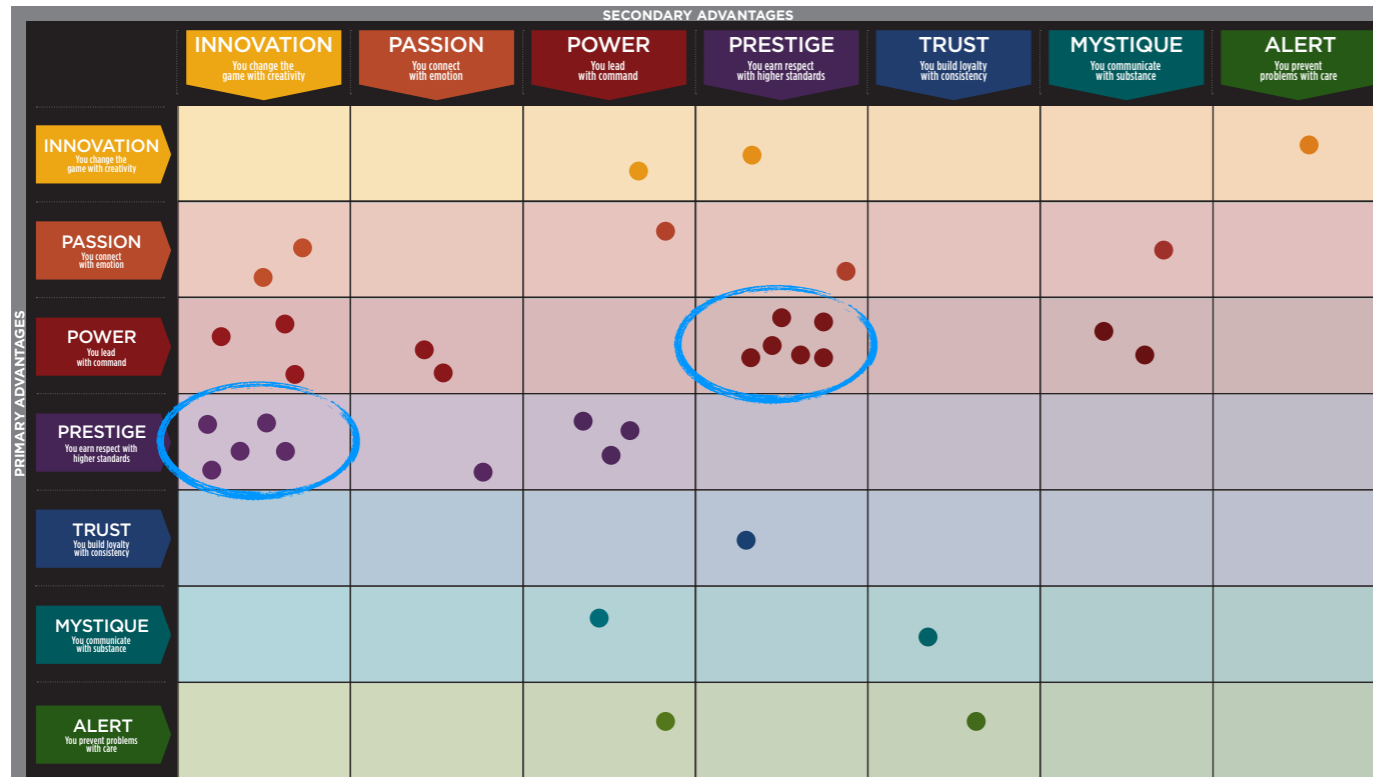

BUSINESS BRILLIANT INTERVIEW RESULTS FROM THE FASCINATION ADVANTAGE TEST

WE COMPARED YOUR FINDINGS TO OUR MATRIX OF 49 PERSONALITY ARCHETYPES.

THE 49 PERSONALITY ARCHETYPES

CREATED BY SALLY HOGSHEAD
 DISCOVER MORE AT HOWTOFASCINATE.COM
 EMAIL: HELLO@HOWTOFASCINATE.COM
 © 2014 HOW TO FASCINATE. ALL RIGHTS RESERVED.

PRIMARY FASCINATION ADVANTAGE®

THIS IS YOUR CUSTOM “FASCINATION FINGERPRINT.”

This diagram shows the concentration of Personality Archetypes of the organization.

This is your custom measurement of Fascination Scores. The diagram to the right shows the actual percentages of each Personality Archetype within the organization.