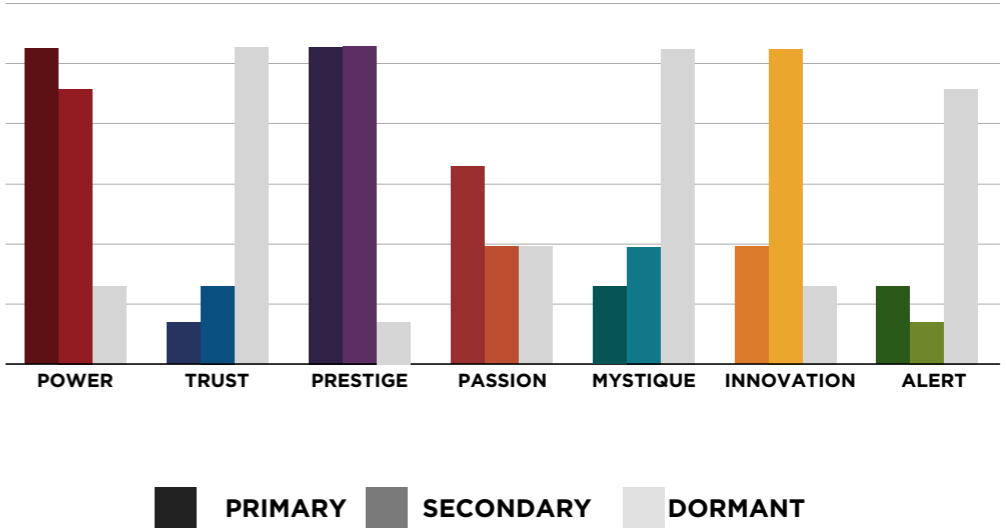

AN INSIDER'S *look* AT THE RESEARCH

FROM SALLY HOGSHEAD'S PRESENTATION TO
BUSINESS BRILLIANT INTERVIEW ON 1/20/16

THIS IS WHAT THE RAW DATA ORIGINALLY LOOKED LIKE WHEN WE BEGAN TO COMPARE YOUR ORGANIZATION'S SCORES TO OUR OVERALL TEST POPULATION OF OVER 600,000 PEOPLE.

**AVERAGE RESULTS
OF THE FASCINATION ADVANTAGE TEST**

**BUSINESS BRILLIANT INTERVIEW RESULTS
OF THE FASCINATION ADVANTAGE TEST**

THIS IS WHAT THE RAW DATA ORIGINALLY LOOKED LIKE WHEN WE BEGAN TO COMPARE YOUR ORGANIZATION'S SCORES TO OUR OVERALL TEST POPULATION OF OVER 600,000 PEOPLE.