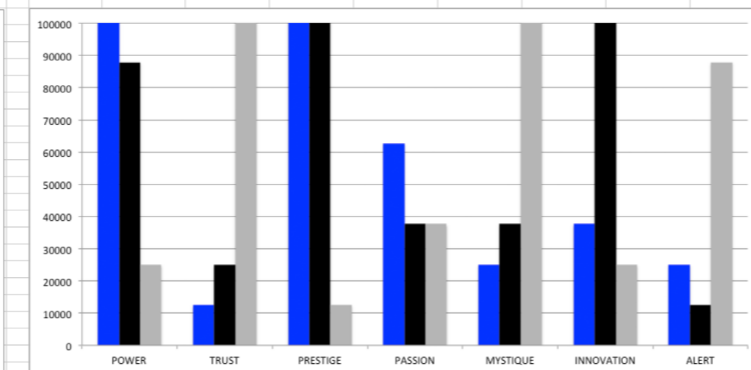

As we prepared for the event, here's our spreadsheet, organized by "Personality Archetype"

AVERAGE POPULATION									Business Brilliant Interview								
	POWER	TRUST	PRESTIGE	PASSION	MYSTIQUE	INNOVATION	ALERT	Total		POWER	TRUST	PRESTIGE	PASSION	MYSTIQUE	INNOVATION	ALERT	Total
Primary	58727	57084	70981	81879	79417	55759	35691	439538	Primary	13	1	9	5	2	3	2	35
Secondary	59672	51106	77399	65807	54239	79731	51584	439538	Secondary	7	2	9	3	3	10	1	35
Dormant	50150	94076	36903	60231	91806	45337	61035	439538	Dormant	2	11	1	3	9	2	7	35
Primary	13.4%	13.0%	16.1%	18.6%	18.1%	12.7%	8.1%	100.0%	Primary	37.1%	2.9%	25.7%	14.3%	5.7%	8.6%	5.7%	100.0%
Secondary	13.6%	11.6%	17.6%	15.0%	12.3%	18.1%	11.7%	100.0%	Secondary	20.0%	5.7%	25.7%	8.6%	8.6%	28.6%	2.9%	100.0%
Dormant	11.4%	21.4%	8.4%	13.7%	20.9%	10.3%	13.9%	100.0%	Dormant	5.7%	31.4%	2.9%	8.6%	25.7%	5.7%	20.0%	100.0%