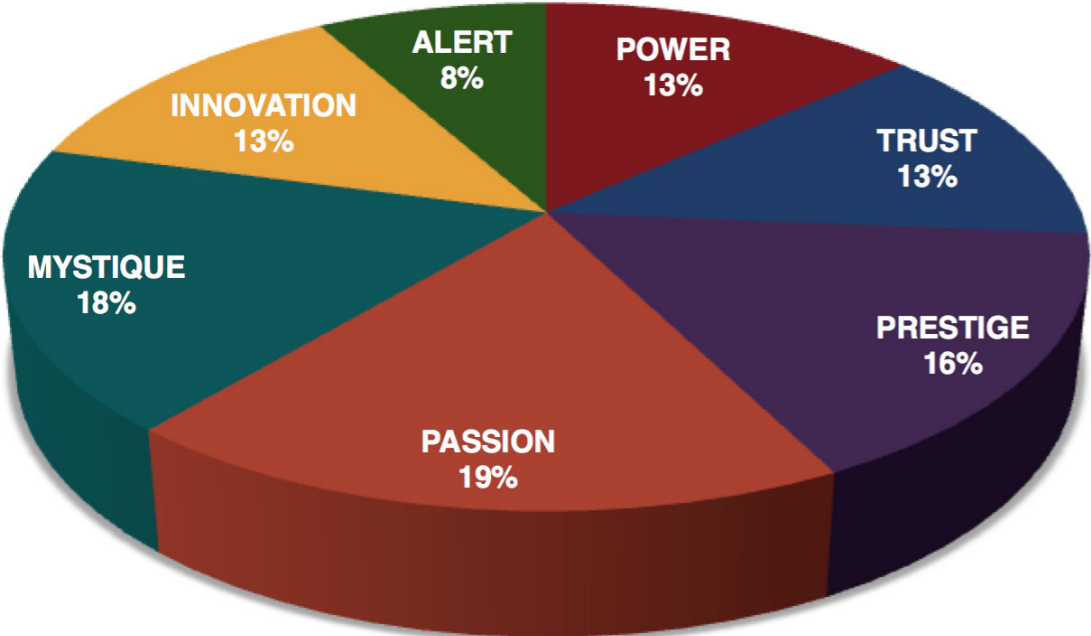

AN INSIDER'S *look* AT THE RESEARCH

FROM SALLY HOGSHEAD'S PRESENTATION TO
BUSINESS BRILLIANT INTERVIEW ON 1/20/16

THIS IS WHAT THE RAW DATA ORIGINALLY LOOKED LIKE WHEN WE BEGAN TO COMPARE YOUR ORGANIZATION'S SCORES TO OUR OVERALL TEST POPULATION OF OVER 600,000 PEOPLE.

**AVERAGE RESULTS
OF THE FASCINATION ADVANTAGE TEST**

**BUSINESS BRILLIANT INTERVIEW RESULTS
OF THE FASCINATION ADVANTAGE TEST**

THIS IS WHAT THE RAW DATA ORIGINALLY LOOKED LIKE WHEN WE BEGAN TO COMPARE YOUR ORGANIZATION'S SCORES TO OUR OVERALL TEST POPULATION OF OVER 600,000 PEOPLE.

Primary	Secondary	Archetype	Sum	Percent	INNOVATION	PASSION	POWER	PRESTIGE	TRUST	MYSTIQUE	ALERT
Power	Prestige	The Maestro	6	17.14%	INNOVATION		1	1			1
Prestige	Innovation	The Avant-Garde	5	14.29%	PASSION	2	1	1		1	
Power	Innovation	The Change Agent	3	8.57%	POWER	3	2	6		2	
Prestige	Power	The Victor	3	8.57%	PRESTIGE	5	1	3			
Passion	Innovation	The Catalyst	2	5.71%	TRUST			1			
Power	Mystique	The Mastermind	2	5.71%	MYSTIQUE		1		1		
Power	Passion	The Ringleader	2	5.71%	ALERT		1		1		
Alert	Power	The Ace	1	2.86%							
Alert	Trust	The Mediator	1	2.86%							
Innovation	Alert	The Quick-Start	1	2.86%	INNOVATION		2.9%	2.9%			2.9%
Innovation	Power	The Maverick Leader	1	2.86%	PASSION	5.7%		2.9%		2.9%	
Innovation	Prestige	The Trendsetter	1	2.86%	POWER	8.6%	5.7%	17.1%		5.7%	
Mystique	Power	The Veiled Strength	1	2.86%	PRESTIGE	14.3%	2.9%	8.6%			
Mystique	Trust	The Wise Owl	1	2.86%	TRUST			2.9%			
Passion	Mystique	The Intrigue	1	2.86%	MYSTIQUE		2.9%		2.9%		
Passion	Power	The Peoples Champion	1	2.86%	ALERT		2.9%		2.9%		
Passion	Prestige	The Talent	1	2.86%							
Prestige	Passion	The Connoisseur	1	2.86%							
Trust	Prestige	The Diplomat	1	2.86%							
					: Missing Archetypes						
					: Most Prevalent Archetypes						

THIS IS WHAT THE RAW DATA ORIGINALLY LOOKED LIKE WHEN WE BEGAN TO COMPARE YOUR ORGANIZATION'S SCORES TO OUR OVERALL TEST POPULATION OF OVER 600,000 PEOPLE.

AVERAGE RESULTS FROM THE FASCINATION ADVANTAGE TEST