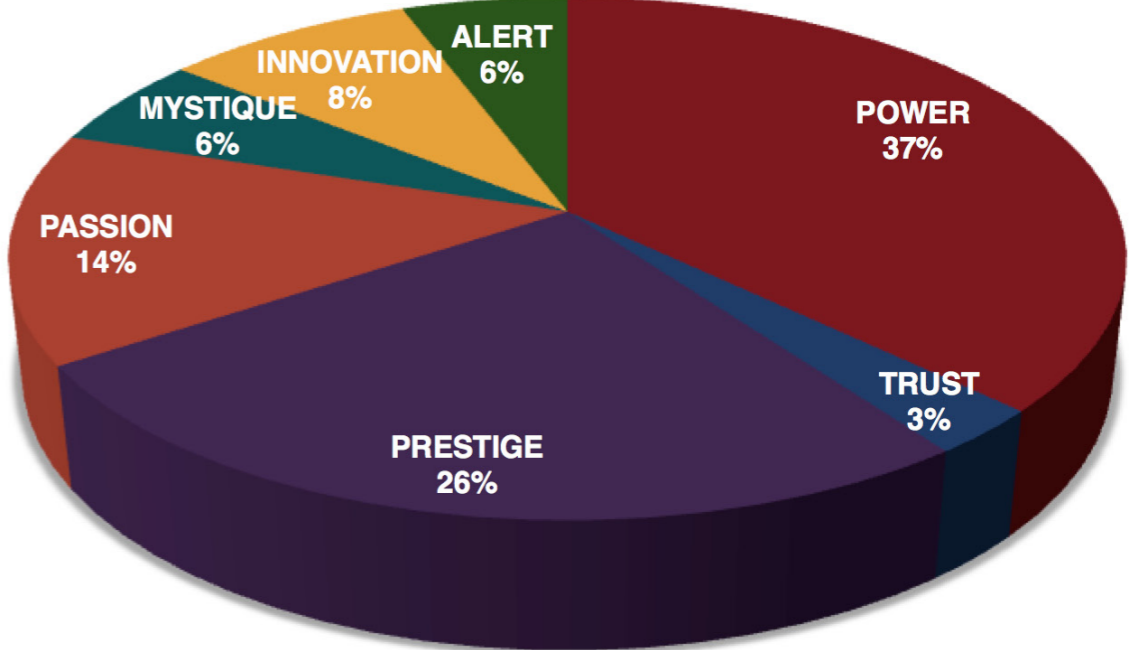

As we prepared for the event, here's our spreadsheet, organized by "Personality Archetype"

AVERAGE POPULATION									Business Brilliant Interview								
	POWER	TRUST	PRESTIGE	PASSION	MYSTIQUE	INNOVATION	ALERT	Total		POWER	TRUST	PRESTIGE	PASSION	MYSTIQUE	INNOVATION	ALERT	Total
Primary	58727	57084	70981	81879	79417	55759	35691	439538	Primary	13	1	9	5	2	3	2	35
Secondary	59672	51106	77399	65807	54239	79731	51584	439538	Secondary	7	2	9	3	3	10	1	35
Dormant	50150	94076	36903	60231	91806	45337	61035	439538	Dormant	2	11	1	3	9	2	7	35
Primary	13.4%	13.0%	16.1%	18.6%	18.1%	12.7%	8.1%	100.0%	Primary	37.1%	2.9%	25.7%	14.3%	5.7%	8.6%	5.7%	100.0%
Secondary	13.6%	11.6%	17.6%	15.0%	12.3%	18.1%	11.7%	100.0%	Secondary	20.0%	5.7%	25.7%	8.6%	8.6%	28.6%	2.9%	100.0%
Dormant	11.4%	21.4%	8.4%	13.7%	20.9%	10.3%	13.9%	100.0%	Dormant	5.7%	31.4%	2.9%	8.6%	25.7%	5.7%	20.0%	100.0%

THIS IS WHAT THE RAW DATA ORIGINALLY LOOKED LIKE WHEN WE BEGAN TO COMPARE YOUR ORGANIZATION'S SCORES TO OUR OVERALL TEST POPULATION OF OVER 600,000 PEOPLE.

AVERAGE RESULTS FROM THE FASCINATION ADVANTAGE TEST

BUSINESS BRILLIANT INTERVIEW RESULTS FROM THE FASCINATION ADVANTAGE TEST

WE COMPARED YOUR FINDINGS TO OUR MATRIX OF 49 PERSONALITY ARCHETYPES.

THE 49 PERSONALITY ARCHETYPES

CREATED BY SALLY HOGSHEAD
 DISCOVER MORE AT HOWTOFASCINATE.COM
 EMAIL: HELLO@HOWTOFASCINATE.COM
 © 2014 HOW TO FASCINATE. ALL RIGHTS RESERVED.