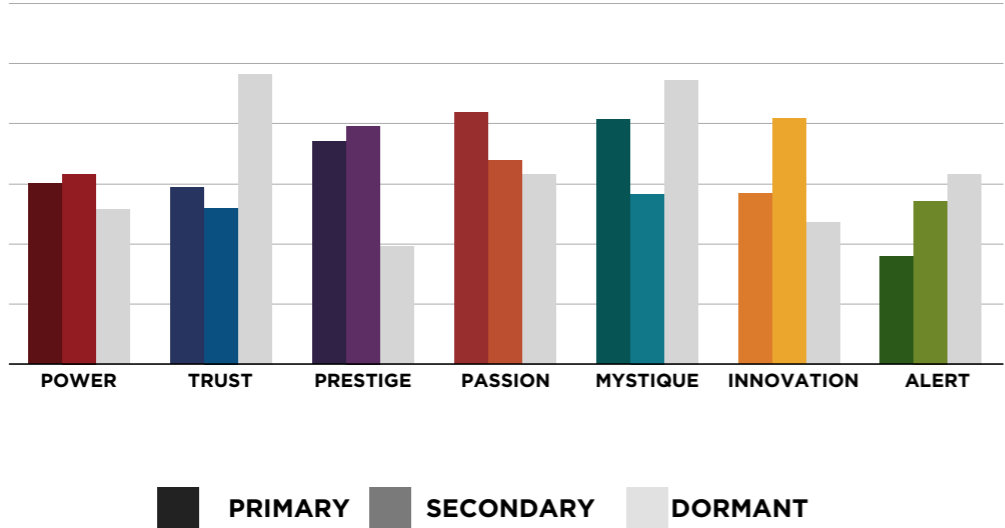

AN INSIDER'S *look* AT THE RESEARCH

FROM SALLY HOGSHEAD'S PRESENTATION TO
BUSINESS BRILLIANT INTERVIEW ON 1/20/16

THIS IS WHAT THE RAW DATA ORIGINALLY LOOKED LIKE WHEN WE BEGAN TO COMPARE YOUR ORGANIZATION'S SCORES TO OUR OVERALL TEST POPULATION OF OVER 600,000 PEOPLE.

**AVERAGE RESULTS
OF THE FASCINATION ADVANTAGE TEST**

**BUSINESS BRILLIANT INTERVIEW RESULTS
OF THE FASCINATION ADVANTAGE TEST**

THIS IS WHAT THE RAW DATA ORIGINALLY LOOKED LIKE WHEN WE BEGAN TO COMPARE YOUR ORGANIZATION'S SCORES TO OUR OVERALL TEST POPULATION OF OVER 600,000 PEOPLE.