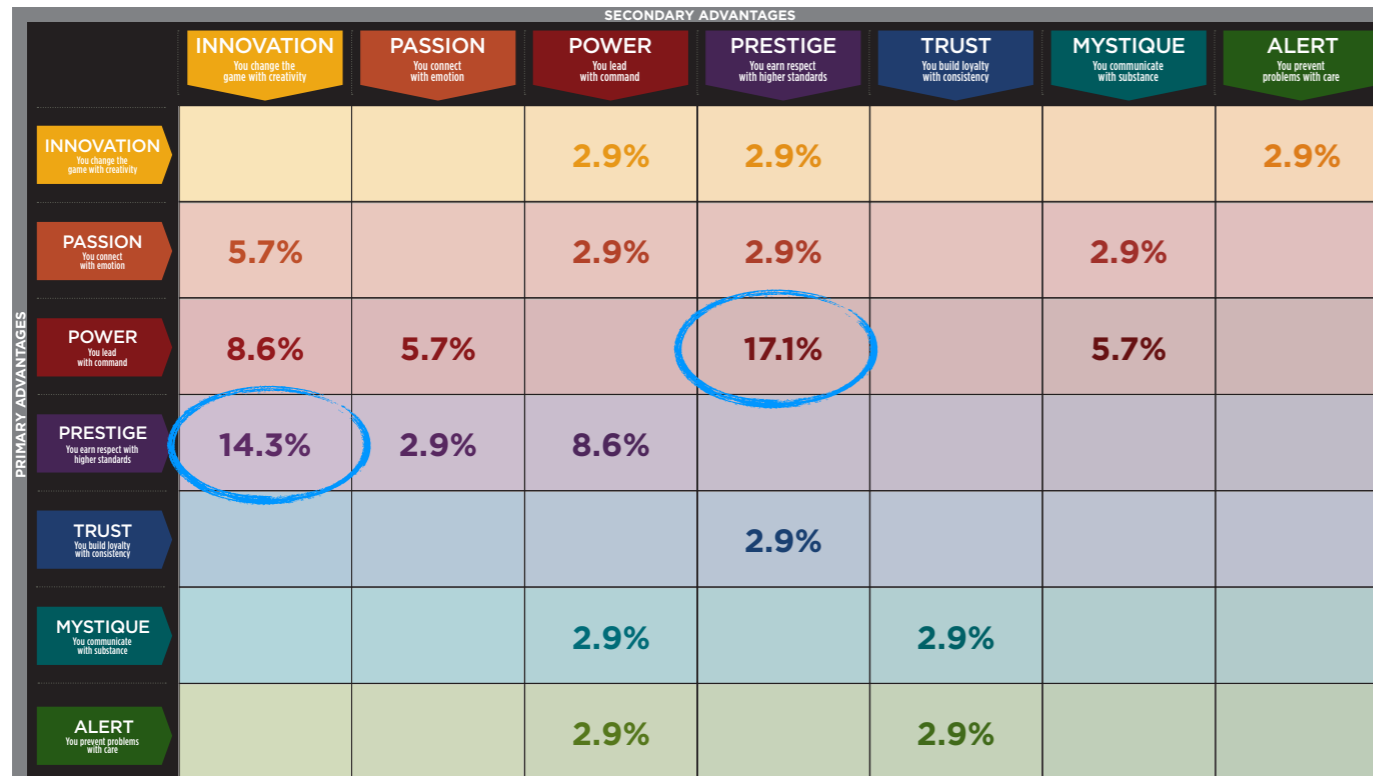

BUSINESS BRILLIANT INTERVIEW RESULTS FROM THE FASCINATION ADVANTAGE TEST

WE COMPARED YOUR FINDINGS TO OUR MATRIX OF 49 PERSONALITY ARCHETYPES.

THE 49 PERSONALITY ARCHETYPES

CREATED BY SALLY HOGSHEAD
 DISCOVER MORE AT HOWTOFASCINATE.COM
 EMAIL: HELLO@HOWTOFASCINATE.COM
 © 2014 HOW TO FASCINATE. ALL RIGHTS RESERVED.

PRIMARY FASCINATION ADVANTAGE®

THIS IS YOUR CUSTOM “FASCINATION FINGERPRINT.”

This diagram shows the concentration of Personality Archetypes of the organization.

This is your custom measurement of Fascination Scores. The diagram to the right shows the actual percentages of each Personality Archetype within the organization.