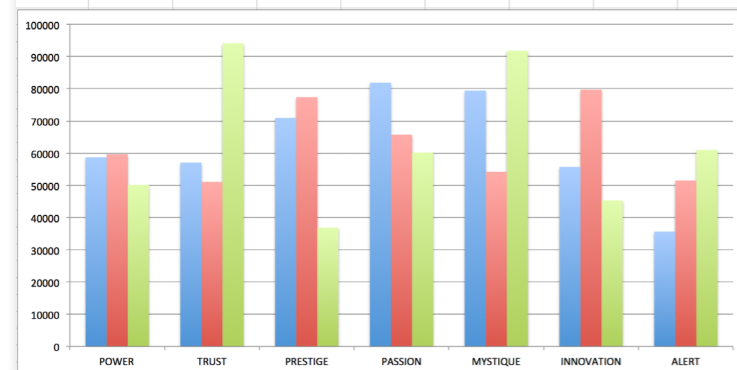

As we prepared for the event, here's our spreadsheet, organized by "Personality Archetype"

AVERAGE POPULATION									Business Brilliant Interview								
	POWER	TRUST	PRESTIGE	PASSION	MYSTIQUE	INNOVATION	ALERT	Total		POWER	TRUST	PRESTIGE	PASSION	MYSTIQUE	INNOVATION	ALERT	Total
Primary	58727	57084	70981	81879	79417	55759	35691	439538	Primary	13	1	9	5	2	3	2	35
Secondary	59672	51106	77399	65807	54239	79731	51584	439538	Secondary	7	2	9	3	3	10	1	35
Dormant	50150	94076	36903	60231	91806	45337	61035	439538	Dormant	2	11	1	3	9	2	7	35
Primary	13.4%	13.0%	16.1%	18.6%	18.1%	12.7%	8.1%	100.0%	Primary	37.1%	2.9%	25.7%	14.3%	5.7%	8.6%	5.7%	100.0%
Secondary	13.6%	11.6%	17.6%	15.0%	12.3%	18.1%	11.7%	100.0%	Secondary	20.0%	5.7%	25.7%	8.6%	8.6%	28.6%	2.9%	100.0%
Dormant	11.4%	21.4%	8.4%	13.7%	20.9%	10.3%	13.9%	100.0%	Dormant	5.7%	31.4%	2.9%	8.6%	25.7%	5.7%	20.0%	100.0%