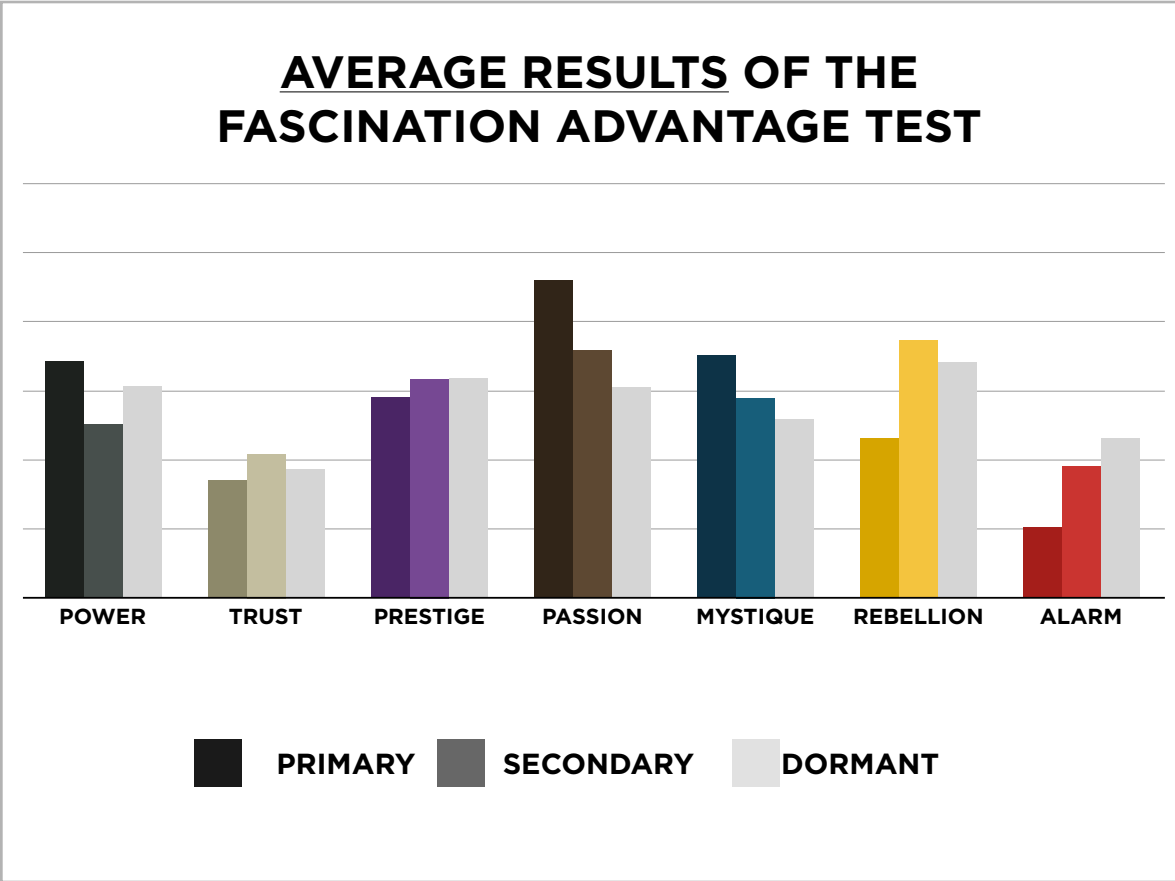

AN INSIDER'S *look* AT THE RESEARCH

FROM SALLY HOGSHEAD'S PRESENTATION TO
AMERICAN ACADEMY OF FAMILY PHYSICIANS ON 09/27/13

THIS IS WHAT THE RAW DATA ORIGINALLY LOOKED LIKE WHEN WE BEGAN TO COMPARE YOUR ORGANIZATION'S SCORES TO OUR OVERALL TEST POPULATION OF OVER 200,000 PEOPLE.