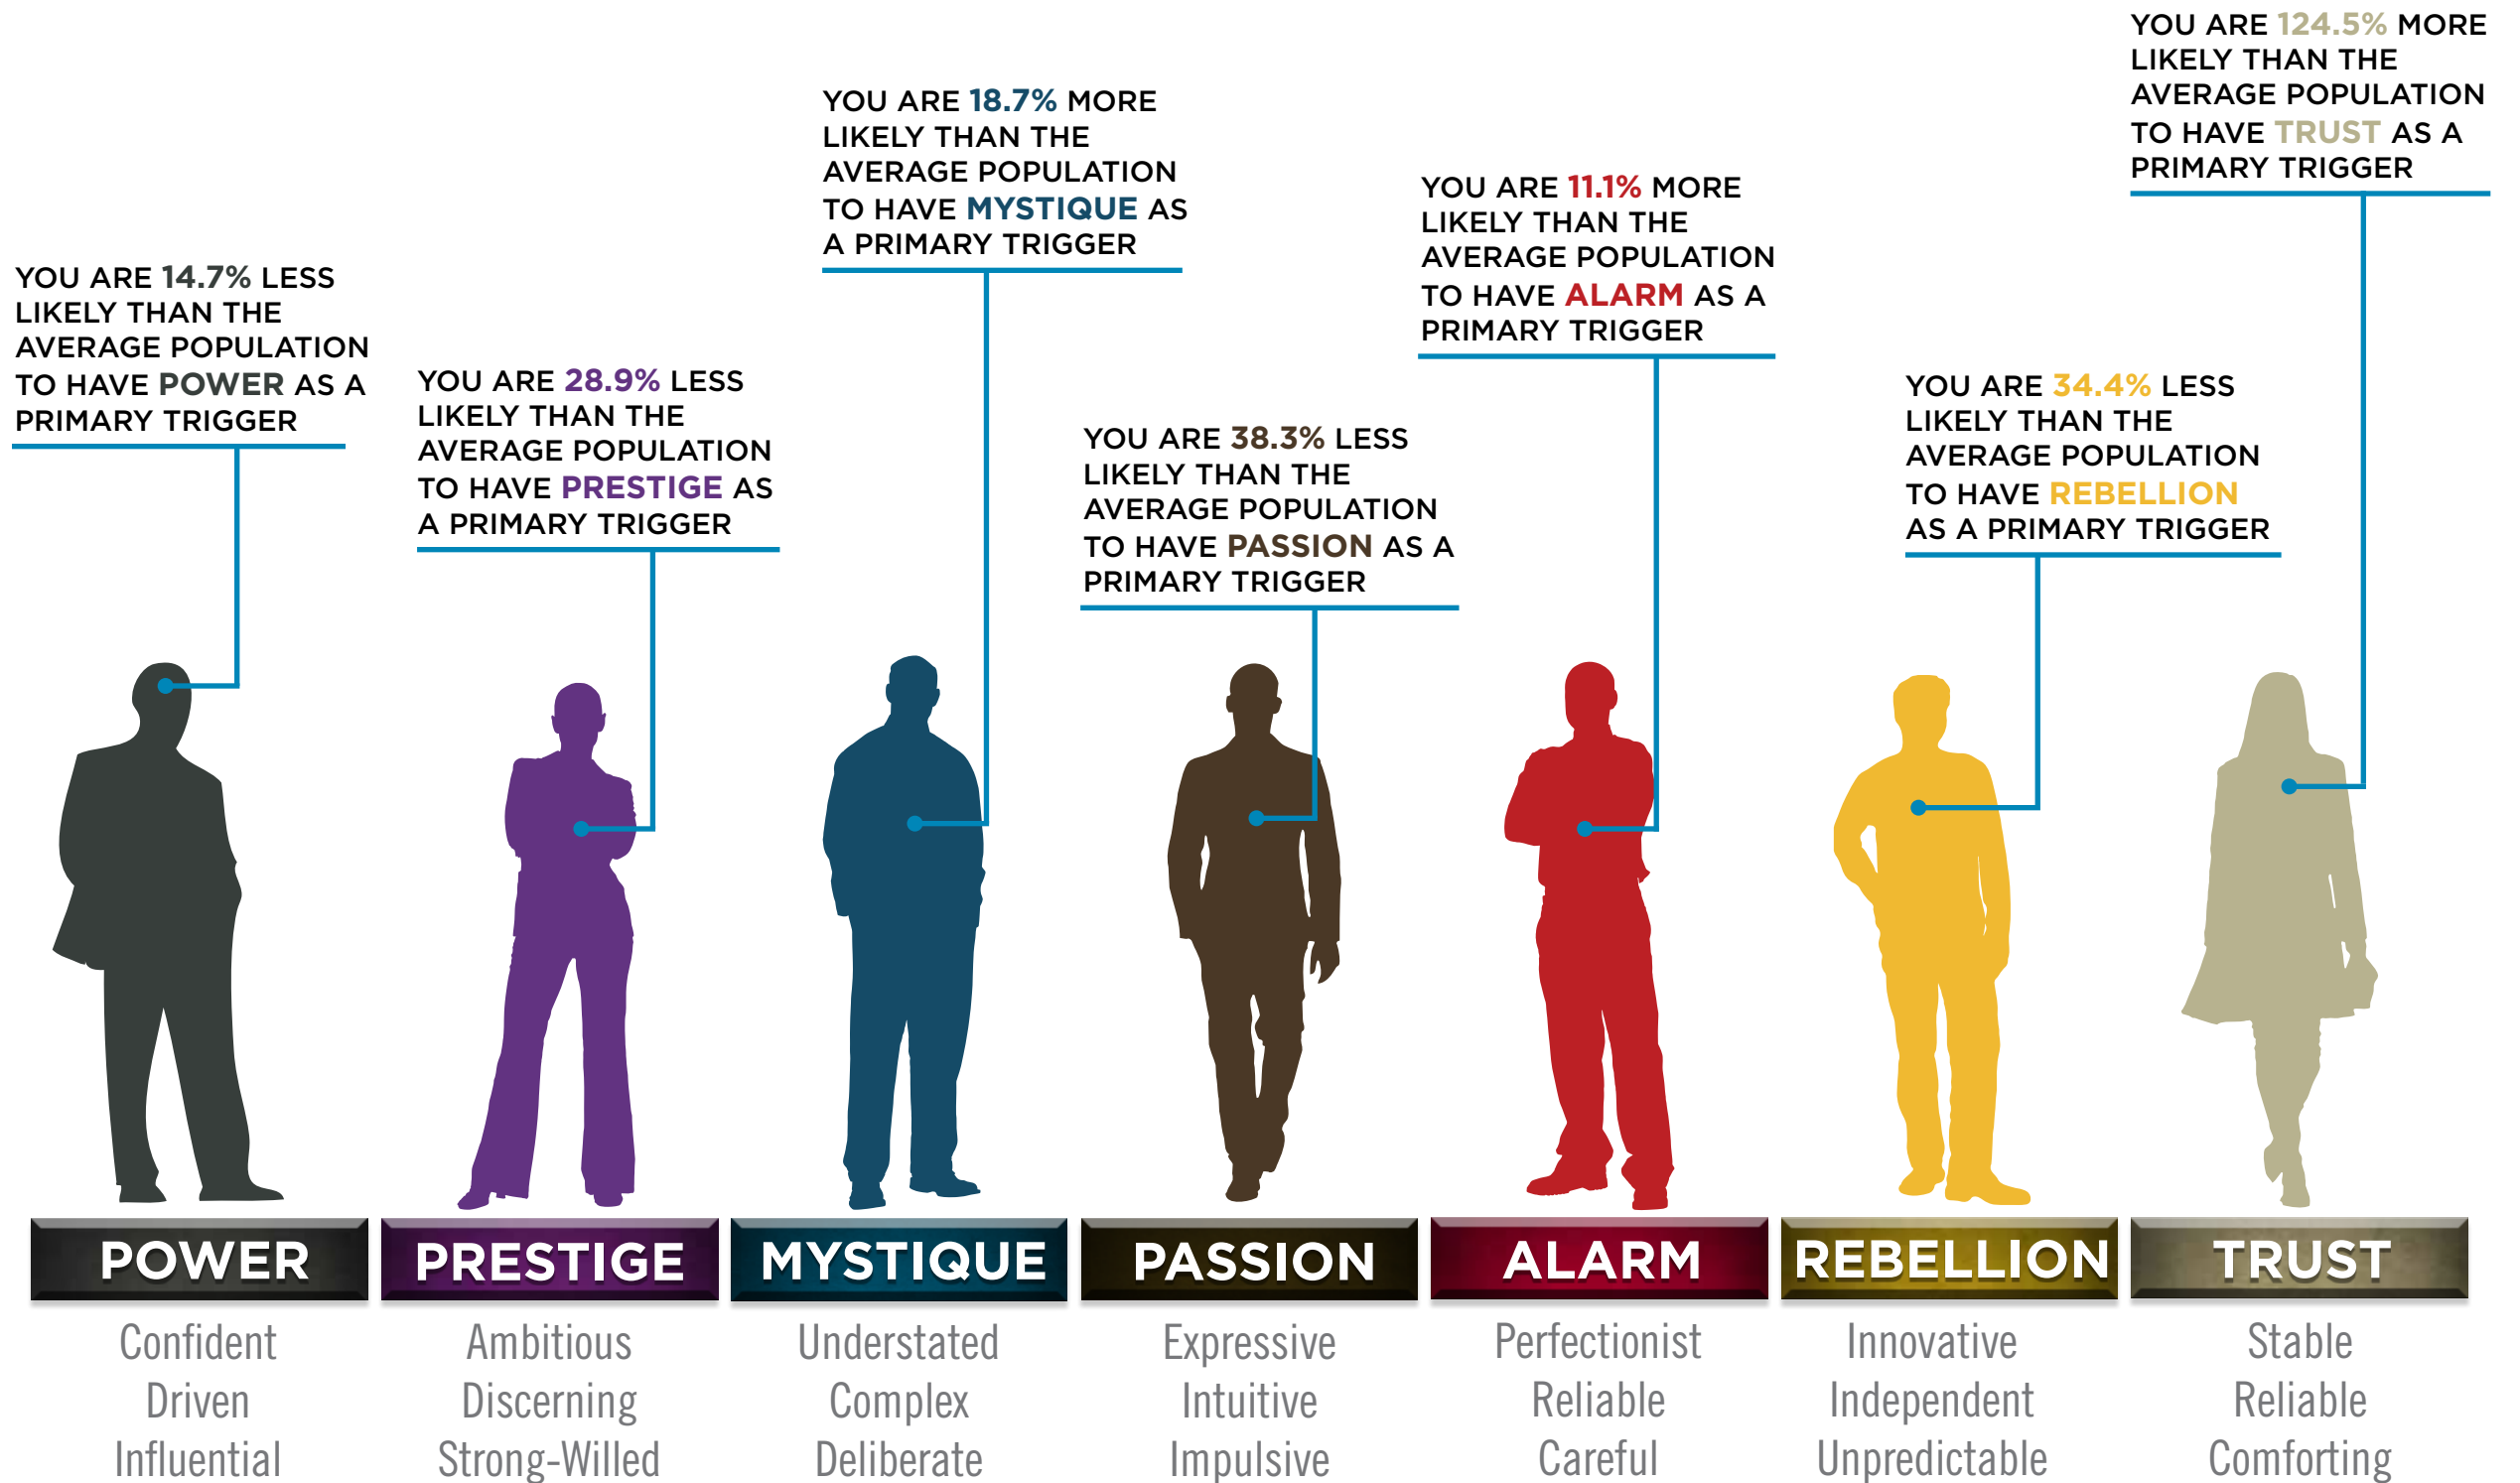

THIS IS YOUR CUSTOM “FASCINATION FINGERPRINT.”

This diagram shows the concentration of Personality Archetypes of the organization.

		SECONDARY TRIGGER						
		PASSION <small>You connect with emotion</small>	TRUST <small>You build loyalty with consistency</small>	MYSTIQUE <small>You communicate with substance</small>	PRESTIGE <small>You earn respect with higher standards</small>	POWER <small>You lead with command</small>	ALARM <small>You prevent problems with care</small>	REBELLION <small>You change the game with creativity</small>
PRIMARY TRIGGER	PASSION <small>You connect with emotion</small>		1.8%	3.0%	0.8%	1.2%	1.7%	3.5%
	TRUST <small>You build loyalty with consistency</small>	2.5%		7.8%	4.8%	2.5%	7.1%	1.4%
	MYSTIQUE <small>You communicate with substance</small>	1.4%	6.7%		1.4%	2.1%	3.9%	3.9%
	PRESTIGE <small>You earn respect with higher standards</small>	2.1%	1.5%	2.1%		2.8%	1.3%	2.0%
	POWER <small>You lead with command</small>	1.2%	3.8%	1.3%	5.0%		0.7%	0.9%
	ALARM <small>You prevent problems with care</small>	0.8%	5.2%	0.8%	0.8%	1.9%		0.5%
	REBELLION <small>You change the game with creativity</small>	1.7%	1.0%	1.1%	1.5%	1.9%	0.6%	

This is your custom measurement of Fascination Scores. The diagram to the right shows the actual percentages of each Personality Archetype within the organization.

BASED ON YOUR AUDIENCE'S SCORES FOR "THE FASCINATION ADVANTAGE TEST," WE IDENTIFIED THEIR UNIQUE PERSONALITY STRENGTHS.

WE THEN BUILT CUSTOMIZED INSIGHTS TO PINPOINT WHAT MAKES THIS ORGANIZATION UNIQUELY FASCINATING.

HOW YOUR CO-WORKERS FASCINATE

POWER

A LEADER WHO MAKES DECISIONS

PASSION

RELATIONSHIP-BUILDER WITH
STRONG PEOPLE SKILLS

MYSTIQUE

SOLO INTELLECT BEHIND-THE-SCENES

PRESTIGE

OVERACHIEVER WITH HIGHER STANDARDS

ALARM

PRECISE DETAIL MANAGER

REBELLION

INNOVATIVE PROBLEM-SOLVER