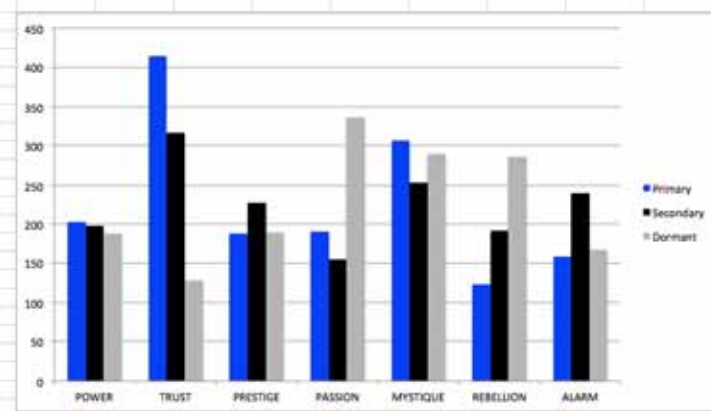

As we prepared for the event, here's our spreadsheet, organized by "Personality Archetype"

AVERAGE POPULATION									American Academy of Family Physicians								
	POWER	TRUST	PRESTIGE	PASSION	MYSTIQUE	REBELLION	ALARM	Total		POWER	TRUST	PRESTIGE	PASSION	MYSTIQUE	REBELLION	ALARM	Total
Primary	29490	19693	29235	39320	31172	22062	12973	183945	Primary	203	414	188	190	307	123	158	1583
Secondary	26232	19279	31720	30639	24563	32185	19327	183945	Secondary	198	317	227	155	254	192	240	1583
Dormant	23444	28975	21365	26773	32856	26126	24406	183945	Dormant	188	128	189	336	289	286	167	1583
	POWER	TRUST	PRESTIGE	PASSION	MYSTIQUE	REBELLION	ALARM	Total		POWER	TRUST	PRESTIGE	PASSION	MYSTIQUE	REBELLION	ALARM	Total
Primary	16.0%	10.7%	15.9%	21.4%	16.9%	12.0%	7.1%	100.0%	Primary	12.8%	26.2%	11.9%	12.0%	19.4%	7.8%	10.0%	100.0%
Secondary	14.3%	10.5%	17.2%	16.7%	13.4%	17.5%	10.5%	100.0%	Secondary	12.5%	20.0%	14.3%	9.8%	16.0%	12.1%	15.2%	100.0%
Dormant	12.7%	15.8%	11.6%	14.6%	17.9%	14.2%	13.3%	100.0%	Dormant	11.9%	8.1%	11.9%	21.2%	18.3%	18.1%	10.5%	100.0%