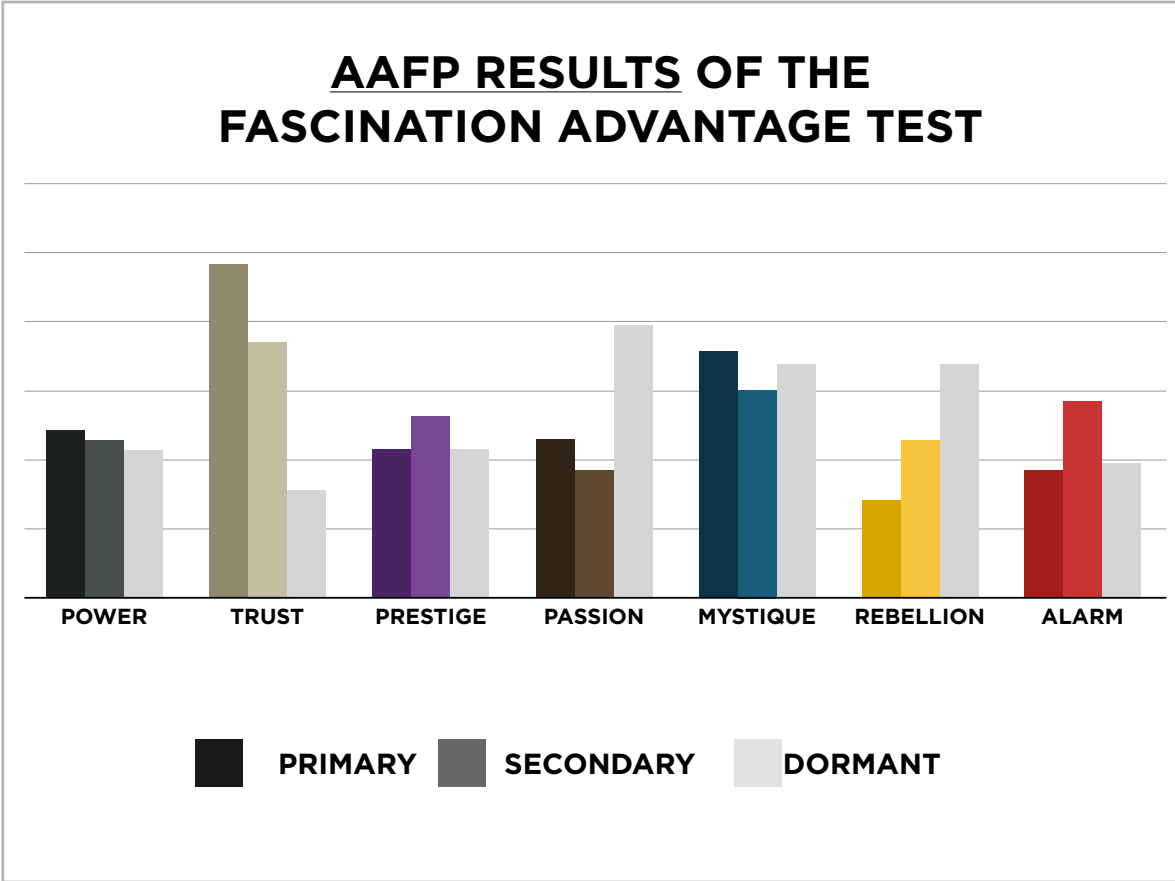

AN INSIDER'S *look* AT THE RESEARCH

FROM SALLY HOGSHEAD'S PRESENTATION TO
AMERICAN ACADEMY OF FAMILY PHYSICIANS ON 09/27/13

THIS IS WHAT THE RAW DATA ORIGINALLY LOOKED LIKE WHEN WE BEGAN TO COMPARE YOUR ORGANIZATION'S SCORES TO OUR OVERALL TEST POPULATION OF OVER 200,000 PEOPLE.