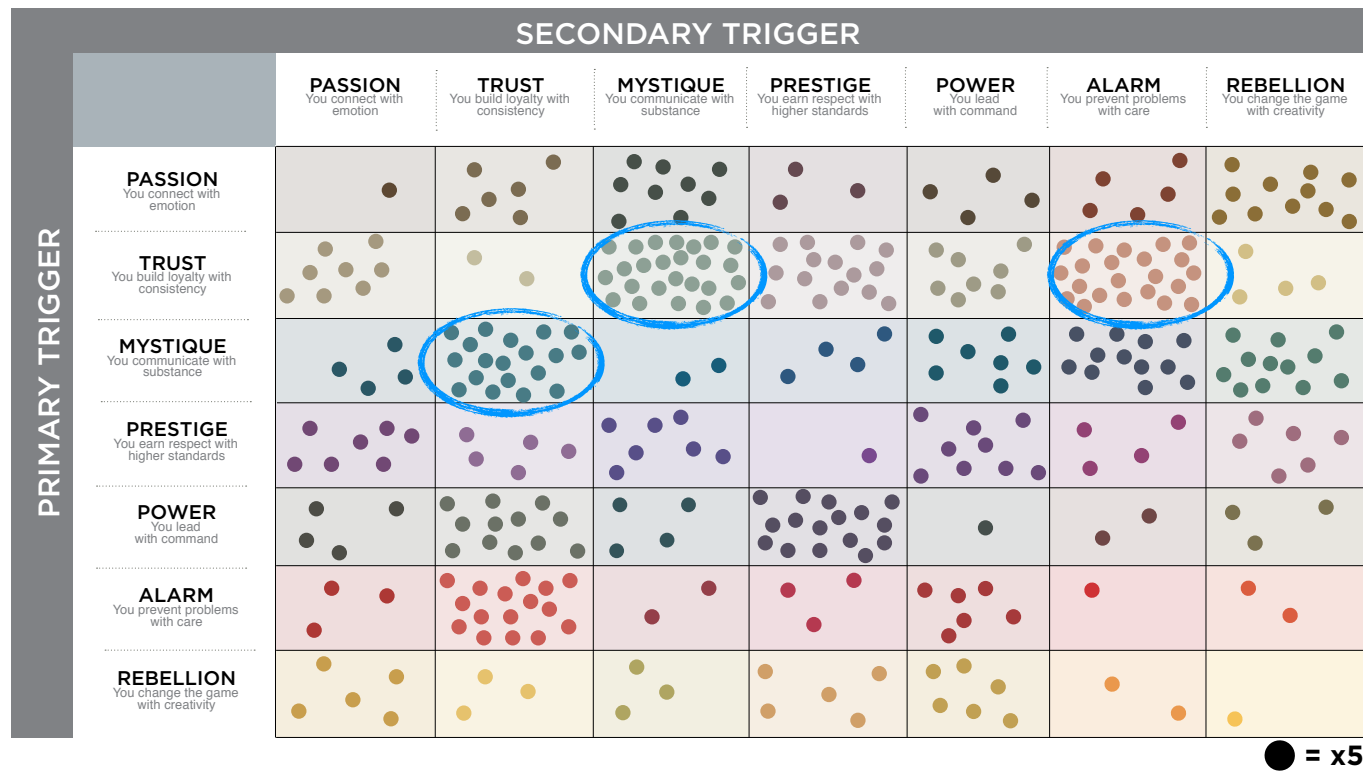

THIS IS YOUR CUSTOM “FASCINATION FINGERPRINT.”