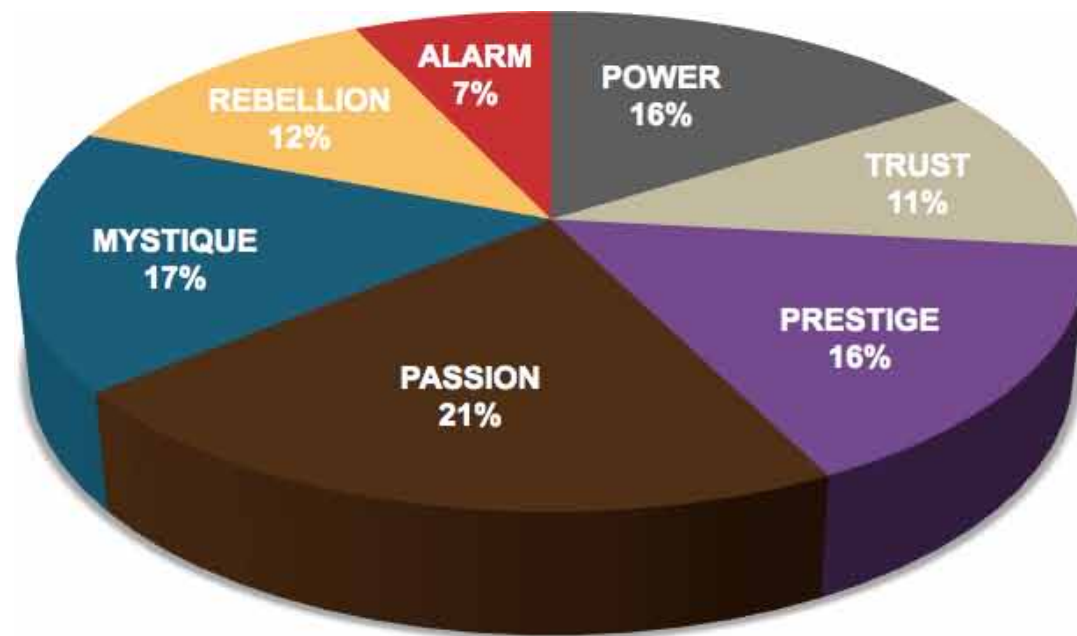

THIS IS WHAT THE RAW DATA ORIGINALLY LOOKED LIKE WHEN WE BEGAN TO COMPARE YOUR ORGANIZATION'S SCORES TO OUR OVERALL TEST POPULATION OF OVER 200,000 PEOPLE.

AVERAGE RESULTS FROM THE FASCINATION ADVANTAGE TEST