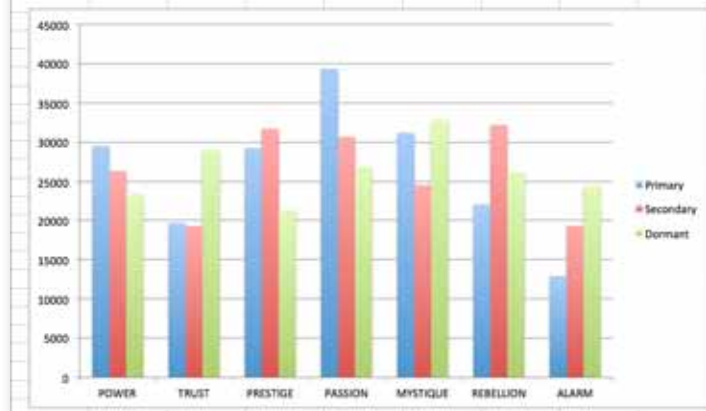

As we prepared for the event, here's our spreadsheet, organized by "Personality Archetype"

AVERAGE POPULATION									American Academy of Family Physicians								
	POWER	TRUST	PRESTIGE	PASSION	MYSTIQUE	REBELLION	ALARM	Total		POWER	TRUST	PRESTIGE	PASSION	MYSTIQUE	REBELLION	ALARM	Total
Primary	29490	19693	29235	39320	31172	22062	12973	183945	Primary	203	414	188	190	307	123	158	1583
Secondary	26232	19279	31720	30639	24563	32185	19327	183945	Secondary	198	317	227	155	254	192	240	1583
Dormant	23444	28975	21365	26773	32856	26126	24406	183945	Dormant	188	128	189	336	289	286	167	1583
	POWER	TRUST	PRESTIGE	PASSION	MYSTIQUE	REBELLION	ALARM	Total		POWER	TRUST	PRESTIGE	PASSION	MYSTIQUE	REBELLION	ALARM	Total
Primary	16.0%	10.7%	15.9%	21.4%	16.9%	12.0%	7.1%	100.0%	Primary	12.8%	26.2%	11.9%	12.0%	19.4%	7.8%	10.0%	100.0%
Secondary	14.3%	10.5%	17.2%	16.7%	13.4%	17.5%	10.5%	100.0%	Secondary	12.5%	20.0%	14.3%	9.8%	16.0%	12.1%	15.2%	100.0%
Dormant	12.7%	15.8%	11.6%	14.6%	17.9%	14.2%	13.3%	100.0%	Dormant	11.9%	8.1%	11.9%	21.2%	18.3%	18.1%	10.5%	100.0%