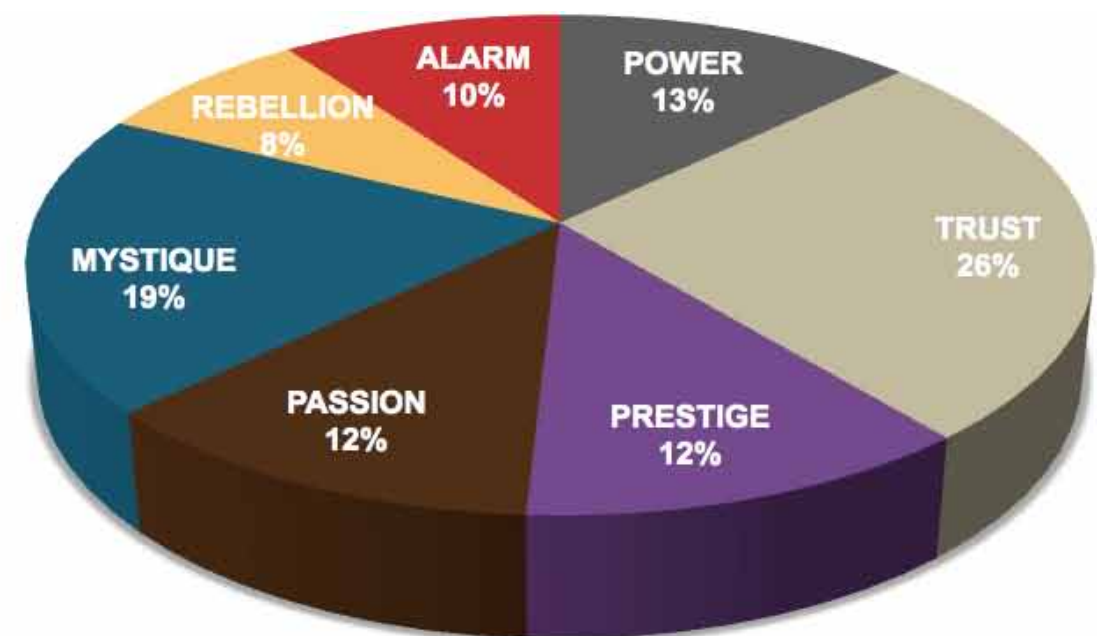

AMERICAN ACADEMY OF FAMILY PHYSICIANS RESULTS FROM THE FASCINATION ADVANTAGE TEST